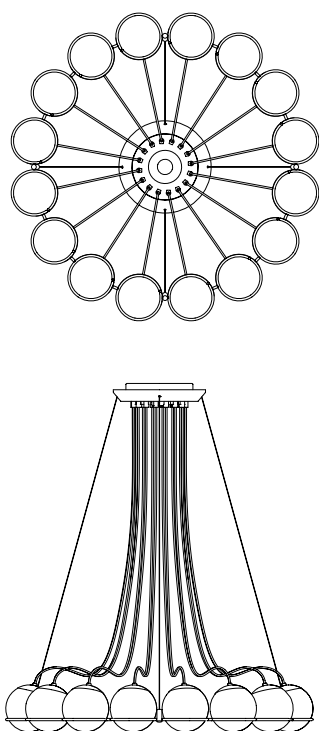

# 2109/16/14

PRODUCT NAME  
2109/16/14

DIMENSIONS  
Ø 95cm, H: 14cm, Installed Height: 70-160cm, Cable Length: 180cm, Diffuser Ø 14cm

CONTROL  
N/A

BRAND  
Astep

MATERIAL  
Opaline Glass Diffuser, Steel Structure

GENERAL LEAD TIME  
8 to 10 weeks

DESIGNER  
Gino Sarfatti

FINISHES  
Black / Champagne

CUSTOMISABLE  
No

CATEGORY  
Suspension <sup>INDOOR</sup>

MAINS VOLTAGE  
220V AC

PACKING DIMENSIONS  
14.8kg

LIGHT SOURCE & VOLTAGE  
16 × E14 LED 4.5W (60W Max)  
470lm (7520lm Total) 2700K  
Complimentary Bulbs Included

## Related Products

Model 2109/12/14

Model 2109/16/20

Model 2109/24/14