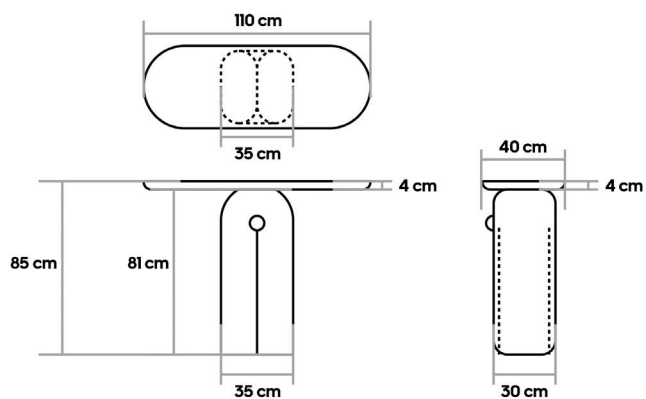

Pearl

PRODUCT NAME

Pearl

DIMENSIONS

H: 85cm, L: 110cm, D: 40cm

GENERAL LEAD TIME

14 to 16 weeks

BRAND

Arthur Vallin

MATERIAL

Travertine, Brass

CUSTOMISABLE

Yes

DESIGNER

Arthur Vallin

FINISHES

Honed
Travertine

COUNTRY OF ORIGIN

Made in Mexico

CATEGORY

Console INDOOR

Related Products