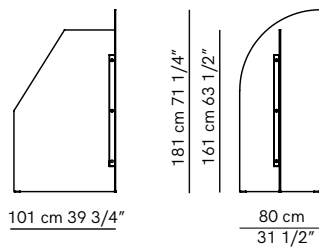

D - Pink and Bronze

Related Products