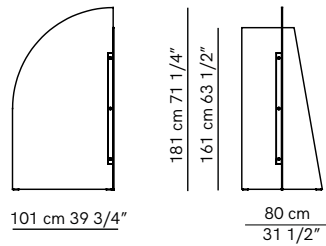

Vela

PRODUCT NAME

Vela

DIMENSIONS

H: 181cm, L: 101cm, D: 80cm

GENERAL LEAD TIME

8 to 10 weeks

BRAND

Arflex

MATERIAL

Golden Metal, Tempered Glass

CUSTOMISABLE

No

DESIGNER

Bernhardt & Vella

FINISHES

Pink and Light Blue

Green and Light Blue

Pink and Bronze

PACKING DIMENSIONS

0.86m³ 91 kg

CERTIFICATIONS

N/A

CATEGORY

Divider INDOOR

A - Pink and Light Blue

C - Green and Light Blue

D - Pink and Bronze

Related Products