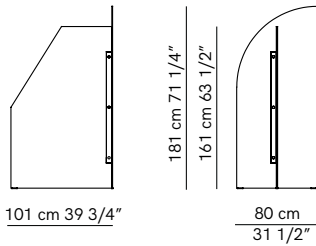

Vela

PRODUCT NAME

Vela

DIMENSIONS

H: 181cm, L: 101cm, D: 80cm

GENERAL LEAD TIME

8 to 10 weeks

BRAND

Arflex

MATERIAL

Golden Metal, Tempered Glass

CUSTOMISABLE

No

DESIGNER

Bernhardt & Vella

FINISHES

Pink and Light Blue

Green and Light Blue

Pink and Bronze

PACKING DIMENSIONS

0.86m³ 91 kg

CERTIFICATIONS

N/A

CATEGORY

Divider INDOOR

A - Pink and Light Blue

C - Green and Light Blue