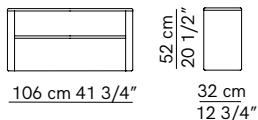

Tokio

PRODUCT NAME

Tokio

BRAND

Arflex

DESIGNER

Claesson Koivisto Rune

CATEGORY

Complement INDOOR

DIMENSIONS

H: 52cm, L: 106cm, D: 32cm / H: 33cm, L: 106cm, D: 74cm

H: 33cm, L: 106cm, D: 32cm

MATERIAL

Marble, Stained Ash, PA6 Protective Glides

FINISHES

GENERAL LEAD TIME

8 to 10 weeks

CUSTOMISABLE

No

PACKING DIMENSIONS

N/A

CERTIFICATIONS

N/A

Module with shelf 106 x 32