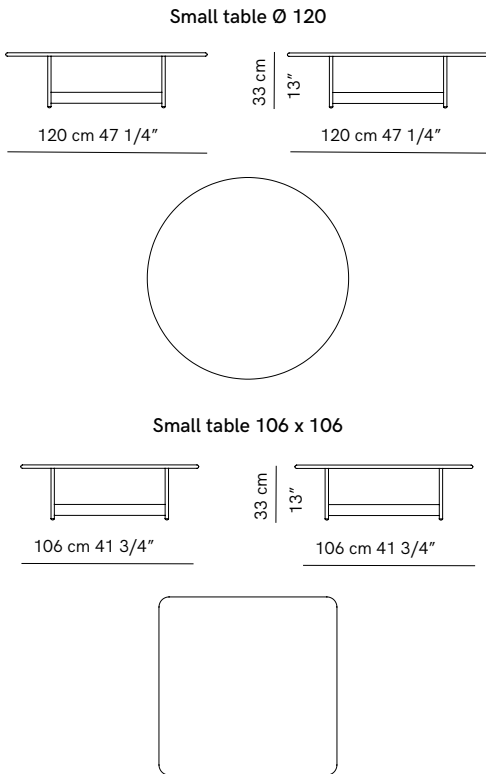

# Tokio

PRODUCT NAME

Tokio

DIMENSIONS

H: 33cm, Ø 120cm / H: 33cm, L: 106cm, D: 106cm

GENERAL LEAD TIME

8 to 10 weeks

BRAND

Black, Grafite or Birch RAL 1013

PACKING DIMENSIONS

0.29 m<sup>3</sup> + 0.18 m<sup>3</sup>

CATEGORY

Coffee Table <sup>INDOOR</sup>

OPTIONS (TOP)

CERTIFICATIONS

158kg