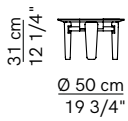

# Tablet

PRODUCT NAME

Tablet

DIMENSIONS

H: 31cm, Ø: 50cm / H: 43cm, Ø: 50cm / H: 31cm, Ø: 80cm / H: 43cm, Ø: 80cm / H: 31cm, L: 109cm, D: 109cm

GENERAL LEAD TIME

8 to 10 weeks

BRAND

PACKING DIMENSIONS

N/A

CATEGORY

Coffee Table INDOOR

CERTIFICATIONS

N/A

Small table ø 50 H.31 cm

Small table ø 50 H.43 cm

Small table ø 80 H.31 cm

Small table ø 80 H.43 cm

Small table 109 x 109 H.31 cm