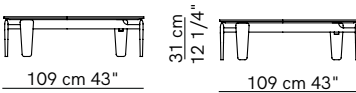

# Tablet

PRODUCT NAME

Tablet

DIMENSIONS

H: 31cm, Ø: 50cm / H: 43cm, Ø: 50cm / H: 31cm, Ø: 80cm / H: 43cm, Ø: 80cm / H: 31cm, L: 109cm, D: 109cm

GENERAL LEAD TIME

8 to 10 weeks

BRAND

PACKING DIMENSIONS

N/A

CATEGORY

Coffee Table INDOOR

CERTIFICATIONS

N/A

Small table ø 50 H.31 cm

Small table ø 50 H.43 cm

Small table ø 80 H.31 cm

Small table ø 80 H.43 cm

Small table 109 x 109 H.31 cm