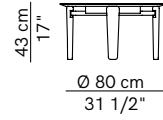

# Tablet

PRODUCT NAME

Tablet

DIMENSIONS

H: 31cm, Ø: 50cm / H: 43cm, Ø: 50cm / H: 31cm, Ø: 80cm / H: 43cm, Ø: 80cm / H: 31cm, L: 109cm, D: 109cm

GENERAL LEAD TIME

8 to 10 weeks

BRAND

PACKING DIMENSIONS

N/A

CATEGORY

Coffee Table INDOOR

CERTIFICATIONS

N/A

Small table ø 50 H.31 cm

Small table ø 50 H.43 cm

Small table ø 80 H.31 cm

Small table ø 80 H.43 cm

Small table 109 x 109 H.31 cm