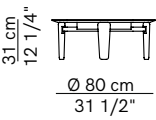

# Tablet

PRODUCT NAME

Tablet

DIMENSIONS

H: 31cm, Ø: 50cm / H: 43cm, Ø: 50cm / H: 31cm, Ø: 80cm / H: 43cm, Ø: 80cm / H: 31cm, L: 109cm, D: 109cm

GENERAL LEAD TIME

8 to 10 weeks

BRAND

PACKING DIMENSIONS

N/A

CATEGORY

Coffee Table INDOOR

CERTIFICATIONS

N/A

Small table ø 50 H.31 cm

Small table ø 50 H.43 cm

Small table ø 80 H.31 cm

Small table ø 80 H.43 cm

Small table 109 x 109 H.31 cm