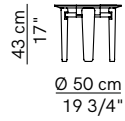

# Tablet

PRODUCT NAME

Tablet

DIMENSIONS

H: 31cm, Ø: 50cm / H: 43cm, Ø: 50cm / H: 31cm, Ø: 80cm / H: 43cm, Ø: 80cm / H: 31cm, L: 109cm, D: 109cm

GENERAL LEAD TIME

8 to 10 weeks

BRAND

PACKING DIMENSIONS

N/A

CATEGORY

Coffee Table INDOOR

CERTIFICATIONS

N/A

Small table ø 50 H.31 cm

Small table ø 50 H.43 cm

Small table ø 80 H.31 cm

Small table ø 80 H.43 cm

Small table 109 x 109 H.31 cm