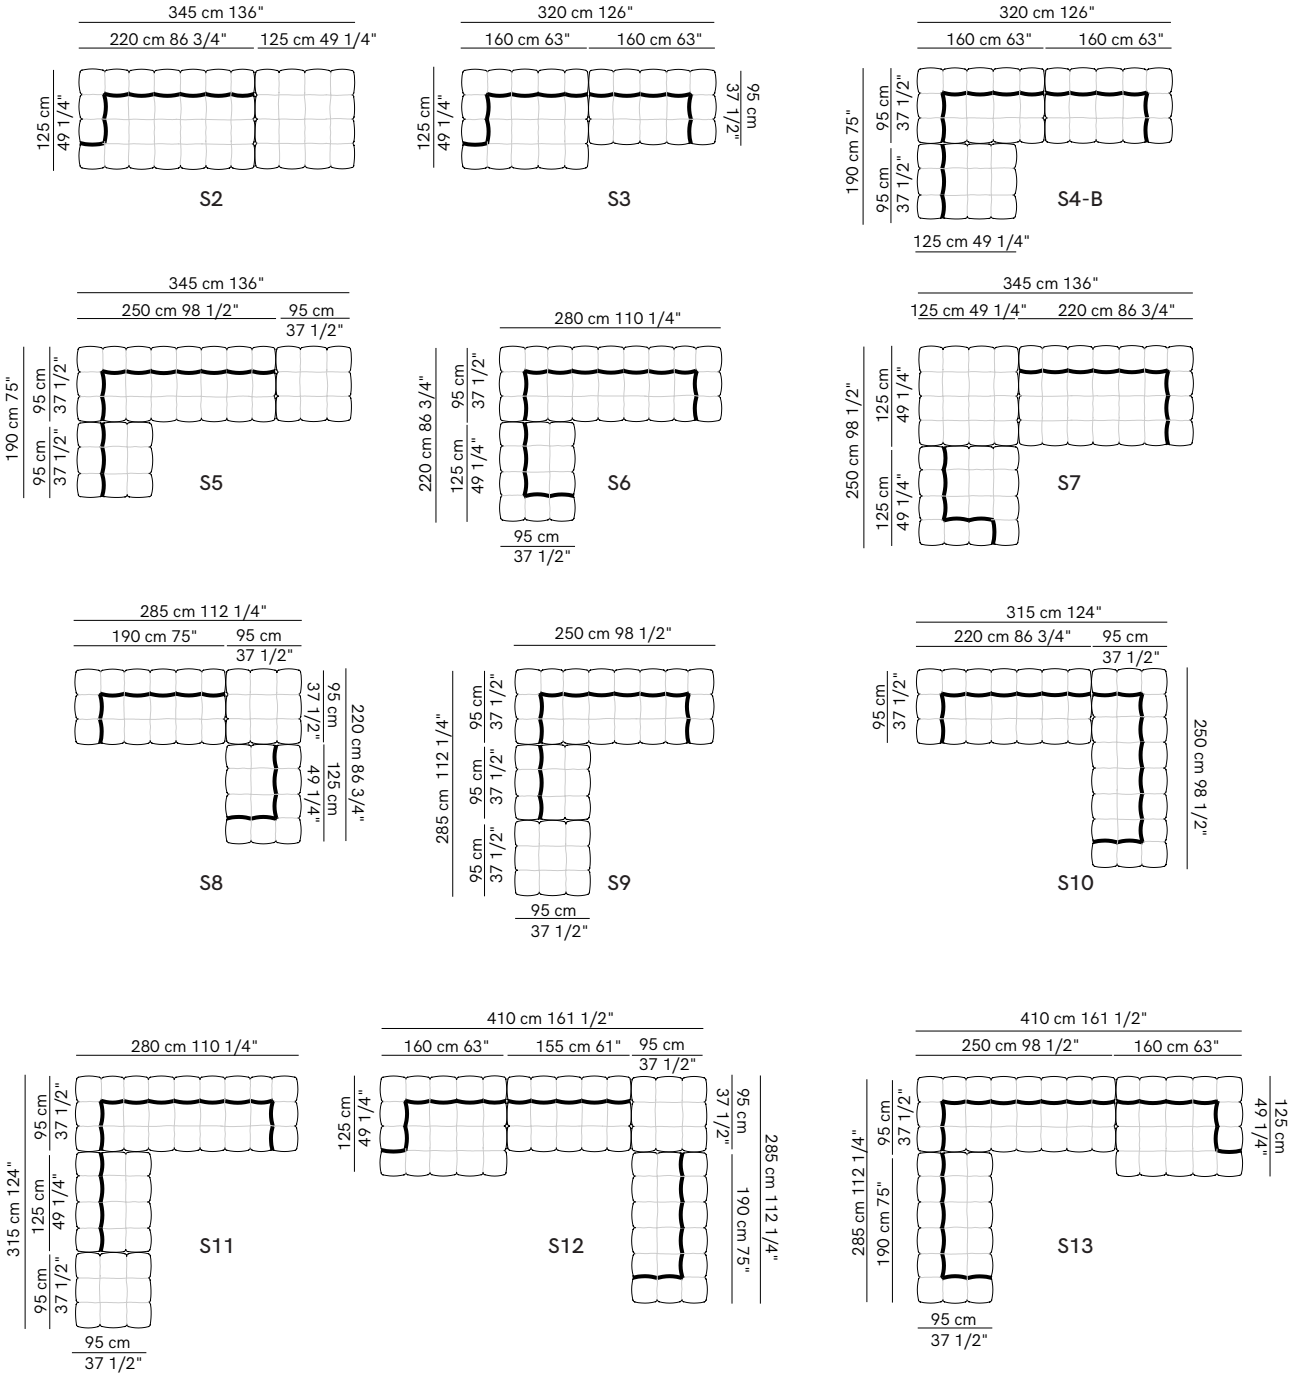

Strips

PRODUCT NAME

Strips

DIMENSIONS

Depending on the composition

GENERAL LEAD TIME

8 to 10 weeks

BRAND

Units with 1 armrest D.95

Units without armrests D.95

Pouf

Strips

Sofas D.125

Sofas with short armrests D.125

Units with 1 armrest D.125

Units with 1 short armrest D.125

Units without armrests D.125

Strips

Compositions

Strips