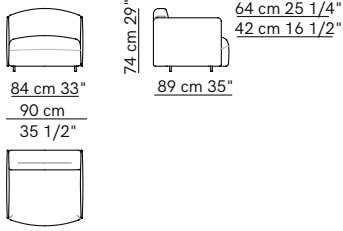

Soft Beat

Armchair