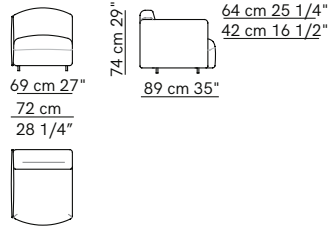

Units with 1 armrest