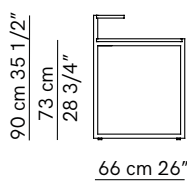

Coffee Table & Desk INDOOR

DIMENSIONS

Side & Coffee Table - H: 53cm, L: 47cm, D: 36 / H: 36cm, L: 120cm, D: 49cm
 Writing Desk - H: 90cm, L: 150cm, D: 66cm

MATERIAL

Marble, Black Lacquered Metal

OPTIONS

Side Table / Coffee Table / Writing Desk

N/A

Small table 47 x 36

Small table 120 x 49

Writing desk

Related Products

Sigmund Bench

Sigmund Daybed