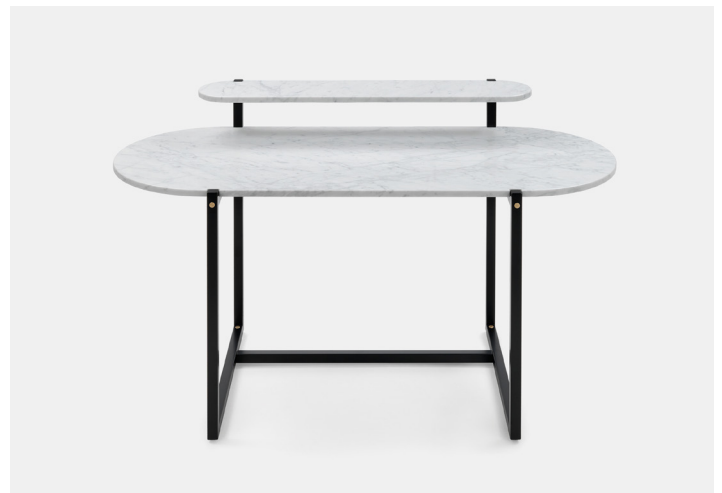

Sigmund Table

PRODUCT NAME

Sigmund Table

BRAND

Arflex

DESIGNER

Studio Asai

CATEGORY

Coffee Table & Desk INDOOR

DIMENSIONS

Side & Coffee Table - H: 53cm, L: 47cm, D: 36 / H: 36cm, L: 120cm, D: 49cm
 Writing Desk - H: 90cm, L: 150cm, D: 66cm

MATERIAL

Marble, Black Lacquered Metal

OPTIONS

Side Table / Coffee Table / Writing Desk

N/A

Small table 47 x 36

Small table 120 x 49

Writing desk

Related Products

Sigmund Bench

Sigmund Daybed