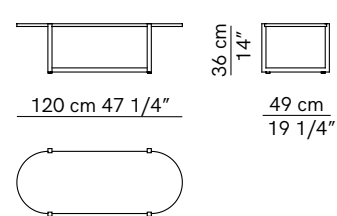

Coffee Table & Desk INDOOR

DIMENSIONS

Side & Coffee Table - H: 53cm, L: 47cm, D: 36 / H: 36cm, L: 120cm, D: 49cm
 Writing Desk - H: 90cm, L: 150cm, D: 66cm

MATERIAL

Marble, Black Lacquered Metal

OPTIONS

Side Table / Coffee Table / Writing Desk

N/A

Small table 47 x 36

Small table 120 x 49

Writing desk

Related Products

Sigmund Bench

Sigmund Daybed