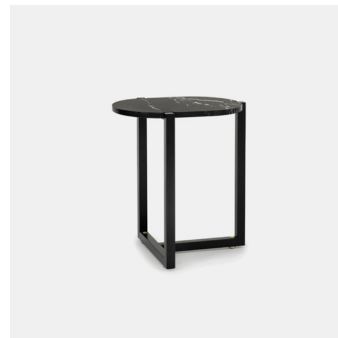

Coffee Table & Desk INDOOR

DIMENSIONS

Side & Coffee Table - H: 53cm, L: 47cm, D: 36 / H: 36cm, L: 120cm, D: 49cm
 Writing Desk - H: 90cm, L: 150cm, D: 66cm

MATERIAL

Marble, Black Lacquered Metal

OPTIONS

Side Table / Coffee Table / Writing Desk

N/A

Small table 47 x 36

Small table 120 x 49

Writing desk

Related Products

Sigmund Bench

Sigmund Daybed