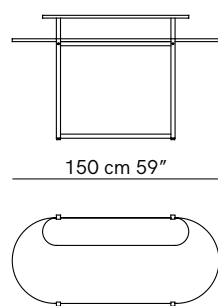

Coffee Table & Desk INDOOR

DIMENSIONS

Side & Coffee Table - H: 53cm, L: 47cm, D: 36 / H: 36cm, L: 120cm, D: 49cm
 Writing Desk - H: 90cm, L: 150cm, D: 66cm

MATERIAL

Marble, Black Lacquered Metal

OPTIONS

Side Table / Coffee Table / Writing Desk

N/A

Small table 47 x 36

Small table 120 x 49

Writing desk

Related Products

Sigmund Bench

Sigmund Daybed