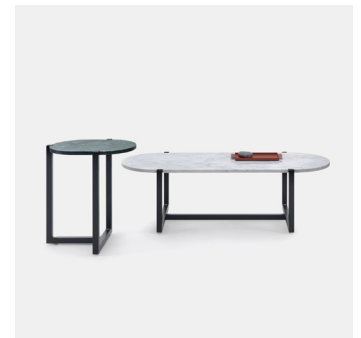

Sigmund Table

PRODUCT NAME

Sigmund Table

BRAND

Arflex

DESIGNER

Studio Asai

CATEGORY

Coffee Table & Desk INDOOR

DIMENSIONS

Side & Coffee Table - H: 53cm, L: 47cm, D: 36 / H: 36cm, L: 120cm, D: 49cm
 Writing Desk - H: 90cm, L: 150cm, D: 66cm

MATERIAL

Marble, Black Lacquered Metal

OPTIONS

Side Table / Coffee Table / Writing Desk

N/A

Small table 47 x 36

Small table 120 x 49

Writing desk

Related Products

Sigmund Bench

Sigmund Daybed