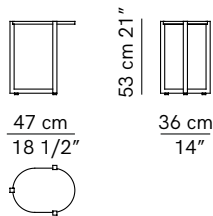

Coffee Table & Desk INDOOR

DIMENSIONS

Side & Coffee Table - H: 53cm, L: 47cm, D: 36 / H: 36cm, L: 120cm, D: 49cm
 Writing Desk - H: 90cm, L: 150cm, D: 66cm

MATERIAL

Marble, Black Lacquered Metal

OPTIONS

Side Table / Coffee Table / Writing Desk

N/A

Small table 47 x 36

Small table 120 x 49

Writing desk

Related Products

Sigmund Bench

Sigmund Daybed