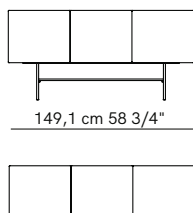

Rubycon

PRODUCT NAME

Rubycon

DIMENSIONS

H: 72cm, L: 99.4 to 248.5cm, D: 40cm

GENERAL LEAD TIME

8 to 10 weeks

BRAND

Base: Black Lacquered Metal / Gold Lacquered Metal

PACKING DIMENSIONS

N/A

CATEGORY

Sideboard INDOOR

FINISHES

CERTIFICATIONS

N/A

Sideboard 2 cubes

Sideboard 3 cubes

Sideboard 4 cubes

Sideboard 5 cubes