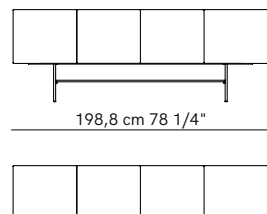

Rubycon

PRODUCT NAME

Rubycon

DIMENSIONS

H: 72cm, L: 99.4 to 248.5cm, D: 40cm

GENERAL LEAD TIME

8 to 10 weeks

BRAND

Base: Black Lacquered Metal / Gold Lacquered Metal

PACKING DIMENSIONS

N/A

CATEGORY

Sideboard INDOOR

FINISHES

CERTIFICATIONS

N/A

Sideboard 2 cubes

Sideboard 3 cubes

Sideboard 4 cubes

Sideboard 5 cubes