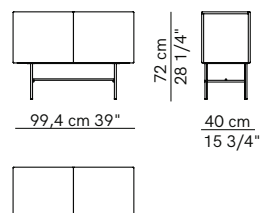

Rubycon

PRODUCT NAME

Rubycon

DIMENSIONS

H: 72cm, L: 99.4 to 248.5cm, D: 40cm

GENERAL LEAD TIME

8 to 10 weeks

BRAND

Base: Black Lacquered Metal / Gold Lacquered Metal

PACKING DIMENSIONS

N/A

CATEGORY

Sideboard INDOOR

FINISHES

CERTIFICATIONS

N/A

Sideboard 2 cubes

Sideboard 3 cubes

Sideboard 4 cubes

Sideboard 5 cubes