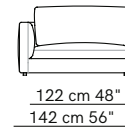

Rendez-Vous

PRODUCT NAME
Rendez-Vous
DIMENSIONS
H: 82cm, D: 95/120cm
GENERAL LEAD TIME
8 to 10 weeks
BRAND
Arflex
MATERIAL
Metal, Poplar Plywood, Shaped Polyurethane, Polyester, Fabric (Fully Removable Cover), Leather
CUSTOMISABLE
Yes
DESIGNER
Mauro Lipparini
OPTIONS
Depth: 95cm or 120cm / Armrests: Low or High / Feet: Standard 6cm or Optional Board
PACKING DIMENSIONS
N/A
CATEGORY
Sofa ^{INDOOR}
FINISHES

Corner units / Units with 1 high armrest

Corner units with 1 armrest

Rendez-Vous D. 95

Units without armrests

Isle units without armrest

Isle units with corner unit

Pouf

Optional backrest cushions

Backrest cushions for corner unit

Rendez-Vous D. 120

Sofas

Sofas with high armrests

Corner units with 1 armrest

Units with 1 armrest

Corner units / Units with 1 high armrest

Rendez-Vous D. 120

Units without armrests

Isle units without armrest

Isle units with corner unit

Pouf

Backrest cushion for corner unit

Rendez-Vous

Compositions