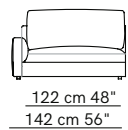

Rendez-Vous

PRODUCT NAME
Rendez-Vous
DIMENSIONS
H: 82cm, D: 95/120cm
GENERAL LEAD TIME
8 to 10 weeks
BRAND
Arflex
MATERIAL
Metal, Poplar Plywood, Shaped Polyurethane, Polyester, Fabric (Fully Removable Cover), Leather
CUSTOMISABLE
Yes
DESIGNER
Mauro Lipparini
OPTIONS
Depth: 95cm or 120cm / Armrests: Low or High / Feet: Standard 6cm or Optional Board
PACKING DIMENSIONS
N/A
CATEGORY
Sofa ^{INDOOR}
FINISHES

Corner units / Units with 1 high armrest

Corner units with 1 armrest

Rendez-Vous D. 95

Units without armrests

Isle units without armrest

Isle units with corner unit

Pouf

Optional backrest cushions

Backrest cushions for corner unit

Rendez-Vous D. 120

Sofas

Sofas with high armrests

Corner units with 1 armrest

Units with 1 armrest

Corner units / Units with 1 high armrest

Rendez-Vous D. 120

Units without armrests

Isle units without armrest

Isle units with corner unit

Pouf

Backrest cushion for corner unit

Rendez-Vous

Compositions