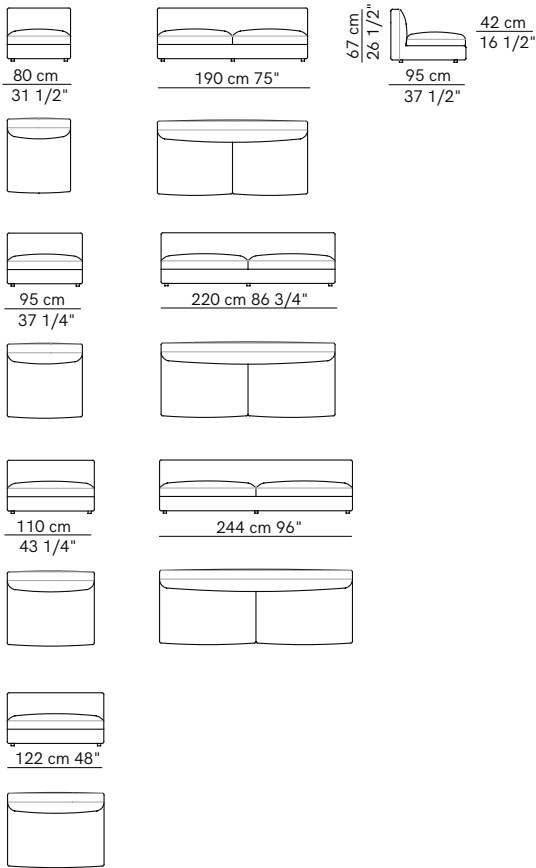

Rendez-Vous

PRODUCT NAME
Rendez-Vous
DIMENSIONS
H: 82cm, D: 95/120cm
GENERAL LEAD TIME
8 to 10 weeks
BRAND
Arflex
MATERIAL
Metal, Poplar Plywood, Shaped Polyurethane, Polyester, Fabric (Fully Removable Cover), Leather
CUSTOMISABLE
Yes
DESIGNER
Mauro Lipparini
OPTIONS
Depth: 95cm or 120cm / Armrests: Low or High / Feet: Standard 6cm or Optional Board
PACKING DIMENSIONS
N/A
CATEGORY
Sofa ^{INDOOR}
FINISHES

Corner units / Units with 1 high armrest

Corner units with 1 armrest

Rendez-Vous D. 95

Units without armrests

Isle units without armrest

Isle units with corner unit

Pouf

Optional backrest cushions