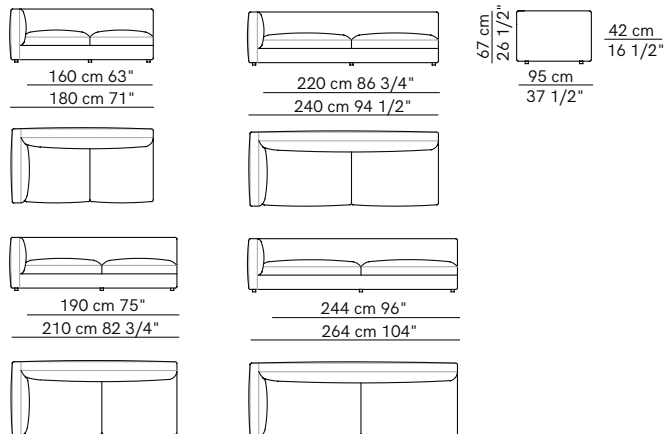

Rendez-Vous

PRODUCT NAME
Rendez-Vous
DIMENSIONS
H: 82cm, D: 95/120cm
GENERAL LEAD TIME
8 to 10 weeks
BRAND
Arflex
MATERIAL
Metal, Poplar Plywood, Shaped Polyurethane, Polyester, Fabric (Fully Removable Cover), Leather
CUSTOMISABLE
Yes
DESIGNER
Mauro Lipparini
OPTIONS
Depth: 95cm or 120cm / Armrests: Low or High / Feet: Standard 6cm or Optional Board
PACKING DIMENSIONS
N/A
CATEGORY
Sofa ^{INDOOR}
FINISHES

Corner units / Units with 1 high armrest

Corner units with 1 armrest

Rendez-Vous D. 95

Units without armrests

Isle units without armrest

Isle units with corner unit

Pouf

Optional backrest cushions