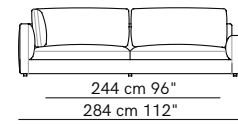

Rendez-Vous

PRODUCT NAME
Rendez-Vous
DIMENSIONS
H: 82cm, D: 95/120cm
GENERAL LEAD TIME
8 to 10 weeks
BRAND
Arflex
MATERIAL
Metal, Poplar Plywood, Shaped Polyurethane, Polyester, Fabric (Fully Removable Cover), Leather
CUSTOMISABLE
Yes
DESIGNER
Mauro Lipparini
OPTIONS
Depth: 95cm or 120cm / Armrests: Low or High / Feet: Standard 6cm or Optional Board
PACKING DIMENSIONS
N/A
CATEGORY
Sofa ^{INDOOR}
FINISHES

Corner units / Units with 1 high armrest

Corner units with 1 armrest

Rendez-Vous D. 95

Units without armrests

Isle units without armrest

Isle units with corner unit

Pouf

Optional backrest cushions

Backrest cushions for corner unit

Rendez-Vous D. 120

Sofas

Sofas with high armrests

Corner units with 1 armrest

Units with 1 armrest

Corner units / Units with 1 high armrest

Rendez-Vous D. 120

Units without armrests

Isle units without armrest

Isle units with corner unit

Pouf

Backrest cushion for corner unit

Rendez-Vous

Compositions