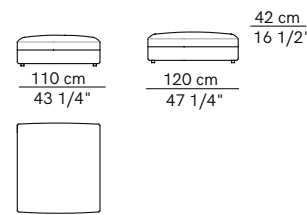

Backrest cushions for corner unit

Rendez-Vous D. 120

Sofas

Sofas with high armrests

Corner units with 1 armrest

Units with 1 armrest

Corner units / Units with 1 high armrest

Rendez-Vous D. 120

Units without armrests

Isle units without armrest

Isle units with corner unit

Pouf

Backrest cushion for corner unit

Rendez-Vous

Compositions