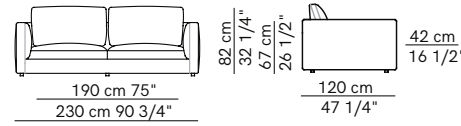

Corner units / Units with 1 high armrest

Corner units with 1 armrest

Rendez-Vous D. 95

Units without armrests

Isle units without armrest

Isle units with corner unit

Pouf

Optional backrest cushions

Backrest cushions for corner unit

Rendez-Vous D. 120

Sofas

Sofas with high armrests

Corner units with 1 armrest

Units with 1 armrest

Corner units / Units with 1 high armrest

Rendez-Vous D. 120