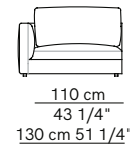

Rendez-Vous

PRODUCT NAME
Rendez-Vous
DIMENSIONS
H: 82cm, D: 95/120cm
GENERAL LEAD TIME
8 to 10 weeks
BRAND
Arflex
MATERIAL
Metal, Poplar Plywood, Shaped Polyurethane, Polyester, Fabric (Fully Removable Cover), Leather
CUSTOMISABLE
Yes
DESIGNER
Mauro Lipparini
OPTIONS
Depth: 95cm or 120cm / Armrests: Low or High / Feet: Standard 6cm or Optional Board
PACKING DIMENSIONS
N/A
CATEGORY
Sofa ^{INDOOR}
FINISHES

Corner units / Units with 1 high armrest

Corner units with 1 armrest

Rendez-Vous D. 95

Units without armrests

Isle units without armrest

Isle units with corner unit

Pouf

Optional backrest cushions

Backrest cushions for corner unit

Rendez-Vous D. 120

Sofas

Sofas with high armrests

Corner units with 1 armrest

Units with 1 armrest

Corner units / Units with 1 high armrest

Rendez-Vous D. 120

Units without armrests

Isle units without armrest

Isle units with corner unit

Pouf

Backrest cushion for corner unit

Rendez-Vous

Compositions