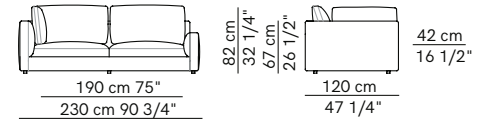

Corner units / Units with 1 high armrest

Corner units with 1 armrest

Rendez-Vous D. 95

Units without armrests

Isle units without armrest

Isle units with corner unit

Pouf

Optional backrest cushions

Backrest cushions for corner unit

Rendez-Vous D. 120

Sofas

Sofas with high armrests

Corner units with 1 armrest

Units with 1 armrest

Corner units / Units with 1 high armrest

Rendez-Vous D. 120

Units without armrests

Isle units without armrest

Isle units with corner unit

Pouf

Backrest cushion for corner unit

Rendez-Vous

Compositions