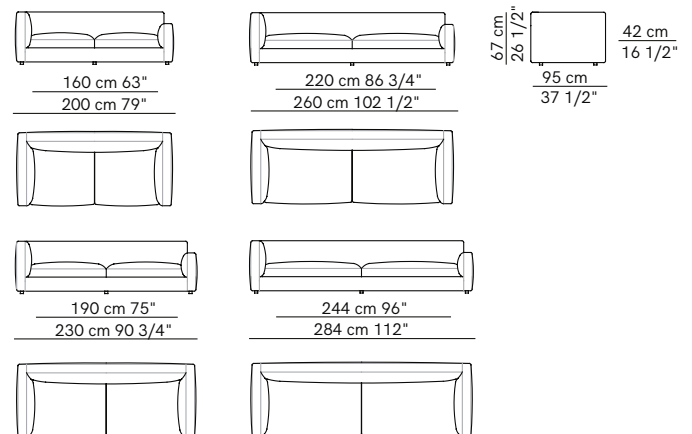

Rendez-Vous

PRODUCT NAME
Rendez-Vous
DIMENSIONS
H: 82cm, D: 95/120cm
GENERAL LEAD TIME
8 to 10 weeks
BRAND
Arflex
MATERIAL
Metal, Poplar Plywood, Shaped Polyurethane, Polyester, Fabric (Fully Removable Cover), Leather
CUSTOMISABLE
Yes
DESIGNER
Mauro Lipparini
OPTIONS
Depth: 95cm or 120cm / Armrests: Low or High / Feet: Standard 6cm or Optional Board
PACKING DIMENSIONS
N/A
CATEGORY
Sofa ^{INDOOR}
FINISHES

Corner units / Units with 1 high armrest

Corner units with 1 armrest

Rendez-Vous D. 95

Units without armrests

Isle units without armrest

Isle units with corner unit

Pouf

Optional backrest cushions