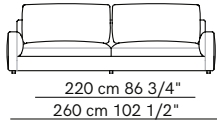

Rendez-Vous

PRODUCT NAME
Rendez-Vous
DIMENSIONS
H: 82cm, D: 95/120cm
GENERAL LEAD TIME
8 to 10 weeks
BRAND
Arflex
MATERIAL
Metal, Poplar Plywood, Shaped Polyurethane, Polyester, Fabric (Fully Removable Cover), Leather
CUSTOMISABLE
Yes
DESIGNER
Mauro Lipparini
OPTIONS
Depth: 95cm or 120cm / Armrests: Low or High / Feet: Standard 6cm or Optional Board
PACKING DIMENSIONS
N/A
CATEGORY
Sofa ^{INDOOR}
FINISHES

Corner units / Units with 1 high armrest

Corner units with 1 armrest

Rendez-Vous D. 95

Units without armrests

Isle units without armrest

Isle units with corner unit

Pouf

Optional backrest cushions

Backrest cushions for corner unit

Rendez-Vous D. 120

Sofas

Sofas with high armrests

Corner units with 1 armrest

Units with 1 armrest

Corner units / Units with 1 high armrest

Rendez-Vous D. 120