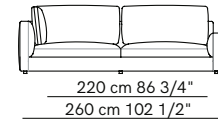

Rendez-Vous

PRODUCT NAME
Rendez-Vous
DIMENSIONS
H: 82cm, D: 95/120cm
GENERAL LEAD TIME
8 to 10 weeks
BRAND
Arflex
MATERIAL
Metal, Poplar Plywood, Shaped Polyurethane, Polyester, Fabric (Fully Removable Cover), Leather
CUSTOMISABLE
Yes
DESIGNER
Mauro Lipparini
OPTIONS
Depth: 95cm or 120cm / Armrests: Low or High / Feet: Standard 6cm or Optional Board
PACKING DIMENSIONS
N/A
CATEGORY
Sofa ^{INDOOR}
FINISHES

Corner units / Units with 1 high armrest

Corner units with 1 armrest

Rendez-Vous D. 95

Units without armrests

Isle units without armrest

Isle units with corner unit

Pouf

Optional backrest cushions

Backrest cushions for corner unit

Rendez-Vous D. 120

Sofas

Sofas with high armrests

Corner units with 1 armrest

Units with 1 armrest

Corner units / Units with 1 high armrest

Rendez-Vous D. 120

Units without armrests

Isle units without armrest

Isle units with corner unit

Pouf

Backrest cushion for corner unit

Rendez-Vous

Compositions