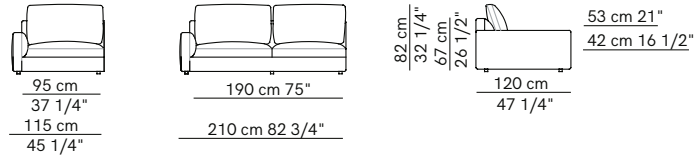

Corner units / Units with 1 high armrest

Corner units with 1 armrest

Rendez-Vous D. 95

Units without armrests

Isle units without armrest

Isle units with corner unit

Pouf

Optional backrest cushions

Backrest cushions for corner unit

Rendez-Vous D. 120

Sofas

Sofas with high armrests

Corner units with 1 armrest

Units with 1 armrest

Corner units / Units with 1 high armrest

Rendez-Vous D. 120