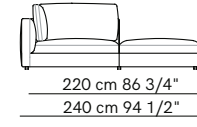

Corner units / Units with 1 high armrest

Corner units with 1 armrest

Rendez-Vous D. 95

Units without armrests

Isle units without armrest

Isle units with corner unit

Pouf

Optional backrest cushions

Backrest cushions for corner unit

Rendez-Vous D. 120

Sofas

Sofas with high armrests

Corner units with 1 armrest

Units with 1 armrest

Corner units / Units with 1 high armrest

Rendez-Vous D. 120

Units without armrests

Isle units without armrest

Isle units with corner unit

Pouf

Backrest cushion for corner unit

Rendez-Vous

Compositions