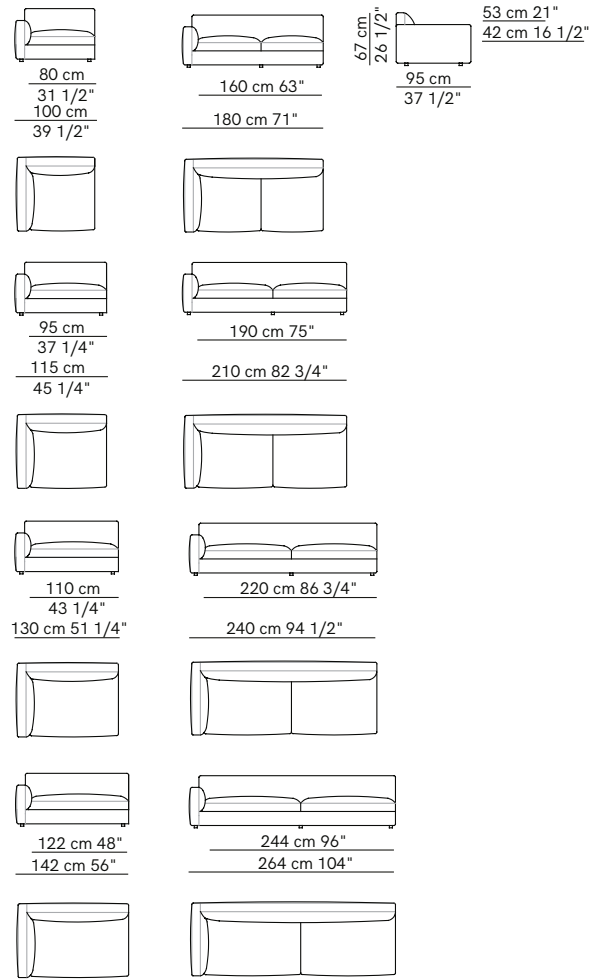

Rendez-Vous

PRODUCT NAME
Rendez-Vous
DIMENSIONS
H: 82cm, D: 95/120cm
GENERAL LEAD TIME
8 to 10 weeks
BRAND
Arflex
MATERIAL
Metal, Poplar Plywood, Shaped Polyurethane, Polyester, Fabric (Fully Removable Cover), Leather
CUSTOMISABLE
Yes
DESIGNER
Mauro Lipparini
OPTIONS
Depth: 95cm or 120cm / Armrests: Low or High / Feet: Standard 6cm or Optional Board
PACKING DIMENSIONS
N/A
CATEGORY
Sofa ^{INDOOR}
FINISHES

Corner units / Units with 1 high armrest

Corner units with 1 armrest

Rendez-Vous D. 95

Units without armrests

Isle units without armrest

Isle units with corner unit

Pouf

Optional backrest cushions