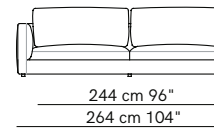

Rendez-Vous

PRODUCT NAME
Rendez-Vous
DIMENSIONS
H: 82cm, D: 95/120cm
GENERAL LEAD TIME
8 to 10 weeks
BRAND
Arflex
MATERIAL
Metal, Poplar Plywood, Shaped Polyurethane, Polyester, Fabric (Fully Removable Cover), Leather
CUSTOMISABLE
Yes
DESIGNER
Mauro Lipparini
OPTIONS
Depth: 95cm or 120cm / Armrests: Low or High / Feet: Standard 6cm or Optional Board
PACKING DIMENSIONS
N/A
CATEGORY
Sofa ^{INDOOR}
FINISHES

Corner units / Units with 1 high armrest

Corner units with 1 armrest

Rendez-Vous D. 95

Units without armrests

Isle units without armrest

Isle units with corner unit

Pouf

Optional backrest cushions

Backrest cushions for corner unit

Rendez-Vous D. 120

Sofas

Sofas with high armrests

Corner units with 1 armrest

Units with 1 armrest

Corner units / Units with 1 high armrest

Rendez-Vous D. 120

Units without armrests

Isle units without armrest

Isle units with corner unit

Pouf

Backrest cushion for corner unit

Rendez-Vous

Compositions