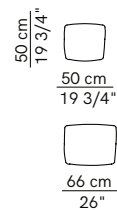

Backrest cushions for corner unit