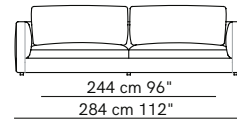

Rendez-Vous

PRODUCT NAME
Rendez-Vous
DIMENSIONS
H: 82cm, D: 95/120cm
GENERAL LEAD TIME
8 to 10 weeks
BRAND
Arflex
MATERIAL
Metal, Poplar Plywood, Shaped Polyurethane, Polyester, Fabric (Fully Removable Cover), Leather
CUSTOMISABLE
Yes
DESIGNER
Mauro Lipparini
OPTIONS
Depth: 95cm or 120cm / Armrests: Low or High / Feet: Standard 6cm or Optional Board
PACKING DIMENSIONS
N/A
CATEGORY
Sofa ^{INDOOR}
FINISHES

Corner units / Units with 1 high armrest

Corner units with 1 armrest

Rendez-Vous D. 95

Units without armrests

Isle units without armrest

Isle units with corner unit

Pouf

Optional backrest cushions

Backrest cushions for corner unit

Rendez-Vous D. 120

Sofas

Sofas with high armrests

Corner units with 1 armrest

Units with 1 armrest

Corner units / Units with 1 high armrest

Rendez-Vous D. 120

Units without armrests

Isle units without armrest

Isle units with corner unit

Pouf

Backrest cushion for corner unit

Rendez-Vous

Compositions