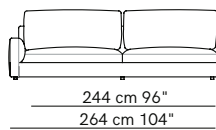

Rendez-Vous

PRODUCT NAME
Rendez-Vous
DIMENSIONS
H: 82cm, D: 95/120cm
GENERAL LEAD TIME
8 to 10 weeks
BRAND
Arflex
MATERIAL
Metal, Poplar Plywood, Shaped Polyurethane, Polyester, Fabric (Fully Removable Cover), Leather
CUSTOMISABLE
Yes
DESIGNER
Mauro Lipparini
OPTIONS
Depth: 95cm or 120cm / Armrests: Low or High / Feet: Standard 6cm or Optional Board
PACKING DIMENSIONS
N/A
CATEGORY
Sofa ^{INDOOR}
FINISHES

Corner units / Units with 1 high armrest

Corner units with 1 armrest

Rendez-Vous D. 95

Units without armrests

Isle units without armrest

Isle units with corner unit

Pouf

Optional backrest cushions

Backrest cushions for corner unit

Rendez-Vous D. 120

Sofas

Sofas with high armrests

Corner units with 1 armrest

Units with 1 armrest

Corner units / Units with 1 high armrest

Rendez-Vous D. 120

Units without armrests

Isle units without armrest

Isle units with corner unit

Pouf

Backrest cushion for corner unit

Rendez-Vous

Compositions