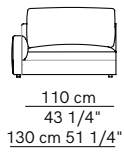

Rendez-Vous

PRODUCT NAME
Rendez-Vous
DIMENSIONS
H: 82cm, D: 95/120cm
GENERAL LEAD TIME
8 to 10 weeks
BRAND
Arflex
MATERIAL
Metal, Poplar Plywood, Shaped Polyurethane, Polyester, Fabric (Fully Removable Cover), Leather
CUSTOMISABLE
Yes
DESIGNER
Mauro Lipparini
OPTIONS
Depth: 95cm or 120cm / Armrests: Low or High / Feet: Standard 6cm or Optional Board
PACKING DIMENSIONS
N/A
CATEGORY
Sofa ^{INDOOR}
FINISHES

Corner units / Units with 1 high armrest

Corner units with 1 armrest

Rendez-Vous D. 95

Units without armrests

Isle units without armrest

Isle units with corner unit

Pouf

Optional backrest cushions

Backrest cushions for corner unit

Rendez-Vous D. 120

Sofas

Sofas with high armrests

Corner units with 1 armrest

Units with 1 armrest

Corner units / Units with 1 high armrest

Rendez-Vous D. 120

Units without armrests

Isle units without armrest

Isle units with corner unit

Pouf

Backrest cushion for corner unit

Rendez-Vous

Compositions