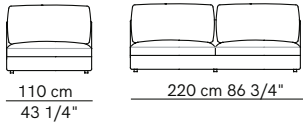

Rendez-Vous D. 120

Units without armrests