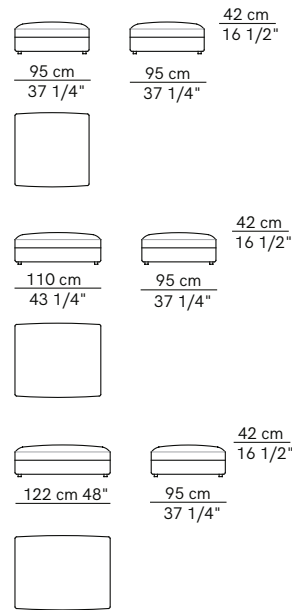

Rendez-Vous

PRODUCT NAME
Rendez-Vous
DIMENSIONS
H: 82cm, D: 95/120cm
GENERAL LEAD TIME
8 to 10 weeks
BRAND
Arflex
MATERIAL
Metal, Poplar Plywood, Shaped Polyurethane, Polyester, Fabric (Fully Removable Cover), Leather
CUSTOMISABLE
Yes
DESIGNER
Mauro Lipparini
OPTIONS
Depth: 95cm or 120cm / Armrests: Low or High / Feet: Standard 6cm or Optional Board
PACKING DIMENSIONS
N/A
CATEGORY
Sofa ^{INDOOR}
FINISHES

Corner units / Units with 1 high armrest

Corner units with 1 armrest

Rendez-Vous D. 95

Units without armrests

Isle units without armrest

Isle units with corner unit

Pouf

Optional backrest cushions