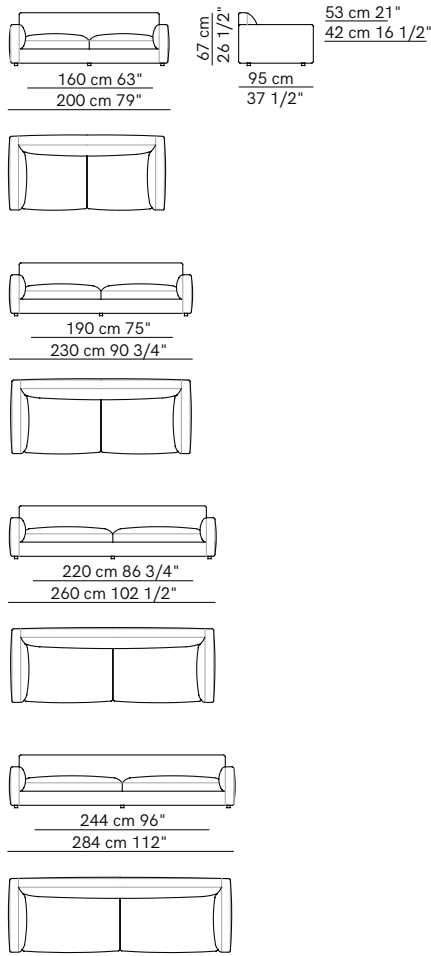

Rendez-Vous D. 95

Sofas