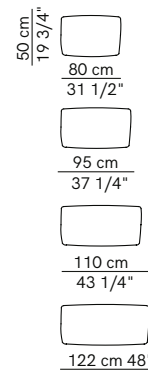

Rendez-Vous

PRODUCT NAME
Rendez-Vous
DIMENSIONS
H: 82cm, D: 95/120cm
GENERAL LEAD TIME
8 to 10 weeks
BRAND
Arflex
MATERIAL
Metal, Poplar Plywood, Shaped Polyurethane, Polyester, Fabric (Fully Removable Cover), Leather
CUSTOMISABLE
Yes
DESIGNER
Mauro Lipparini
OPTIONS
Depth: 95cm or 120cm / Armrests: Low or High / Feet: Standard 6cm or Optional Board
PACKING DIMENSIONS
N/A
CATEGORY
Sofa ^{INDOOR}
FINISHES

Corner units / Units with 1 high armrest

Corner units with 1 armrest

Rendez-Vous D. 95

Units without armrests

Isle units without armrest

Isle units with corner unit

Pouf

Optional backrest cushions