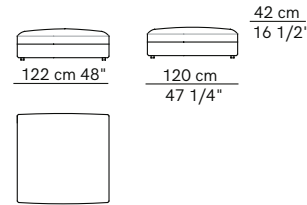

Backrest cushions for corner unit

Rendez-Vous D. 120

Sofas

Sofas with high armrests

Corner units with 1 armrest

Units with 1 armrest

Corner units / Units with 1 high armrest

Rendez-Vous D. 120

Units without armrests

Isle units without armrest

Isle units with corner unit

Pouf

Backrest cushion for corner unit

Rendez-Vous

Compositions