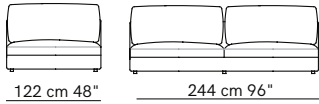

Corner units / Units with 1 high armrest

Corner units with 1 armrest

Rendez-Vous D. 95

Units without armrests

Isle units without armrest

Isle units with corner unit

Pouf

Optional backrest cushions

Backrest cushions for corner unit

Rendez-Vous D. 120

Sofas

Sofas with high armrests

Corner units with 1 armrest

Units with 1 armrest

Corner units / Units with 1 high armrest

Rendez-Vous D. 120

Units without armrests

Isle units without armrest

Isle units with corner unit

Pouf

Backrest cushion for corner unit

Rendez-Vous

Compositions