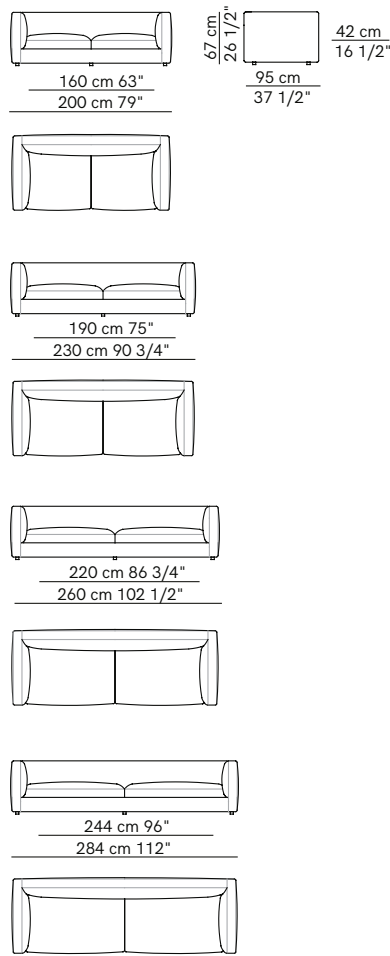

Sofas with high armrests