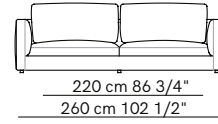

Rendez-Vous

PRODUCT NAME
Rendez-Vous
DIMENSIONS
H: 82cm, D: 95/120cm
GENERAL LEAD TIME
8 to 10 weeks
BRAND
Arflex
MATERIAL
Metal, Poplar Plywood, Shaped Polyurethane, Polyester, Fabric (Fully Removable Cover), Leather
CUSTOMISABLE
Yes
DESIGNER
Mauro Lipparini
OPTIONS
Depth: 95cm or 120cm / Armrests: Low or High / Feet: Standard 6cm or Optional Board
PACKING DIMENSIONS
N/A
CATEGORY
Sofa ^{INDOOR}
FINISHES

Corner units / Units with 1 high armrest

Corner units with 1 armrest

Rendez-Vous D. 95

Units without armrests

Isle units without armrest

Isle units with corner unit

Pouf

Optional backrest cushions

Backrest cushions for corner unit

Rendez-Vous D. 120

Sofas

Sofas with high armrests

Corner units with 1 armrest

Units with 1 armrest

Corner units / Units with 1 high armrest

Rendez-Vous D. 120

Units without armrests

Isle units without armrest

Isle units with corner unit

Pouf

Backrest cushion for corner unit

Rendez-Vous

Compositions