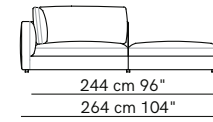

Corner units / Units with 1 high armrest

Corner units with 1 armrest

Rendez-Vous D. 95

Units without armrests

Isle units without armrest

Isle units with corner unit

Pouf

Optional backrest cushions

Backrest cushions for corner unit

Rendez-Vous D. 120

Sofas

Sofas with high armrests

Corner units with 1 armrest

Units with 1 armrest

Corner units / Units with 1 high armrest

Rendez-Vous D. 120

Units without armrests

Isle units without armrest

Isle units with corner unit

Pouf

Backrest cushion for corner unit

Rendez-Vous

Compositions