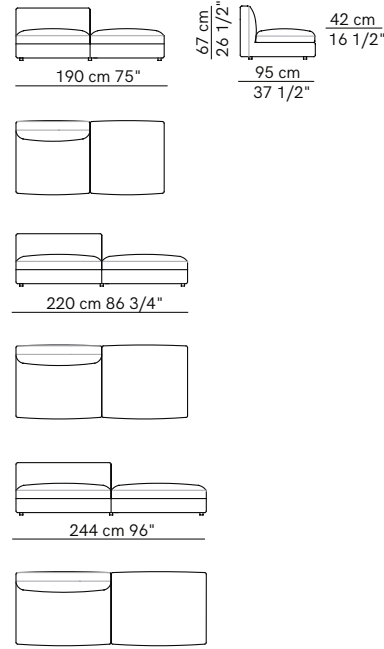

Rendez-Vous

PRODUCT NAME
Rendez-Vous
DIMENSIONS
H: 82cm, D: 95/120cm
GENERAL LEAD TIME
8 to 10 weeks
BRAND
Arflex
MATERIAL
Metal, Poplar Plywood, Shaped Polyurethane, Polyester, Fabric (Fully Removable Cover), Leather
CUSTOMISABLE
Yes
DESIGNER
Mauro Lipparini
OPTIONS
Depth: 95cm or 120cm / Armrests: Low or High / Feet: Standard 6cm or Optional Board
PACKING DIMENSIONS
N/A
CATEGORY
Sofa ^{INDOOR}
FINISHES

Corner units / Units with 1 high armrest

Corner units with 1 armrest

Rendez-Vous D. 95

Units without armrests

Isle units without armrest

Isle units with corner unit

Pouf

Optional backrest cushions