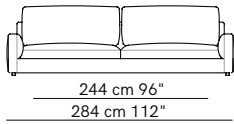

Rendez-Vous

PRODUCT NAME
Rendez-Vous
DIMENSIONS
H: 82cm, D: 95/120cm
GENERAL LEAD TIME
8 to 10 weeks
BRAND
Arflex
MATERIAL
Metal, Poplar Plywood, Shaped Polyurethane, Polyester, Fabric (Fully Removable Cover), Leather
CUSTOMISABLE
Yes
DESIGNER
Mauro Lipparini
OPTIONS
Depth: 95cm or 120cm / Armrests: Low or High / Feet: Standard 6cm or Optional Board
PACKING DIMENSIONS
N/A
CATEGORY
Sofa ^{INDOOR}
FINISHES

Corner units / Units with 1 high armrest

Corner units with 1 armrest

Rendez-Vous D. 95

Units without armrests

Isle units without armrest

Isle units with corner unit

Pouf

Optional backrest cushions

Backrest cushions for corner unit

Rendez-Vous D. 120

Sofas

Sofas with high armrests

Corner units with 1 armrest

Units with 1 armrest

Corner units / Units with 1 high armrest

Rendez-Vous D. 120