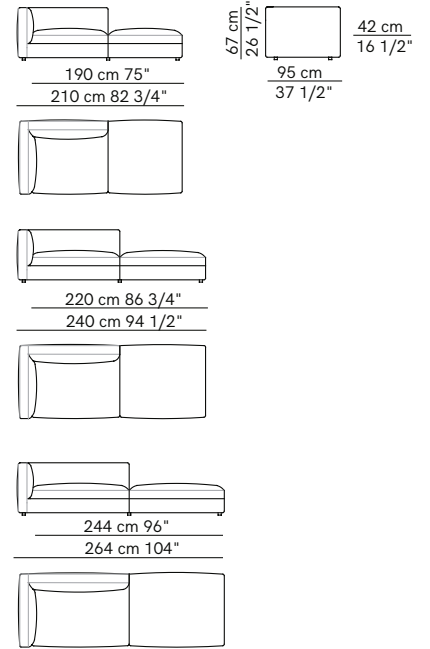

Rendez-Vous

PRODUCT NAME
Rendez-Vous
DIMENSIONS
H: 82cm, D: 95/120cm
GENERAL LEAD TIME
8 to 10 weeks
BRAND
Arflex
MATERIAL
Metal, Poplar Plywood, Shaped Polyurethane, Polyester, Fabric (Fully Removable Cover), Leather
CUSTOMISABLE
Yes
DESIGNER
Mauro Lipparini
OPTIONS
Depth: 95cm or 120cm / Armrests: Low or High / Feet: Standard 6cm or Optional Board
PACKING DIMENSIONS
N/A
CATEGORY
Sofa ^{INDOOR}
FINISHES

Corner units / Units with 1 high armrest

Corner units with 1 armrest

Rendez-Vous D. 95

Units without armrests

Isle units without armrest

Isle units with corner unit

Pouf

Optional backrest cushions