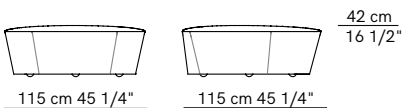

Pouf INDOOR

DIMENSIONS

Small - H: 46cm, L: 72cm, D: 72cm
Medium - H: 42cm, L: 90cm, D: 90cm
Large - H: 42cm, L: 115cm, D: 115cm

MATERIAL

Metal, Poplar Plywood, Shaped Polyurethane, Polyester, Fabric (Fully Removable Cover)

OPTIONS

Small / Medium / Large

GENERAL LEAD TIME

8 to 10 weeks

CUSTOMISABLE

Yes

PACKING DIMENSIONS

11kg / 16kg / 28kg

CERTIFICATIONS

N/A

Pouf 72 x 72

Pouf 90 x 90

Pouf 115 x 115

ADDITIONAL INFO **Fabric Options & Categories**

- T2: Cabas, Derby, Etoile
- T3: Boucle, Cherie, Lama, Otis
- T4: Hero 2 by Kvadrat, Orbaco, Steelcut 3 by Kvadrat, Swing
- T5: Divina MD by Kvadrat

Swivel base: Available only for the measures cm. 72 x 72 and cm. 90 x 90.

Castors: Available only for the measure cm. 115 x 115.

Fabric usage Small - 2 mt / Medium - 2.8 mt / Large - 3.8 mt

COM options must be approved by Arflex to ensure suitability for upholstery.