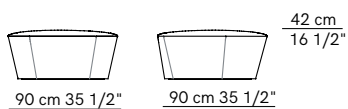

Penta

PRODUCT NAME

Penta

BRAND

Arflex

DESIGNER

Claesson Koivisto Rune

CATEGORY

Pouf INDOOR

DIMENSIONS

Small - H: 46cm, L: 72cm, D: 72cm
Medium - H: 42cm, L: 90cm, D: 90cm
Large - H: 42cm, L: 115cm, D: 115cm

MATERIAL

Metal, Poplar Plywood, Shaped Polyurethane, Polyester, Fabric (Fully Removable Cover)

OPTIONS

Small / Medium / Large

GENERAL LEAD TIME

8 to 10 weeks

CUSTOMISABLE

Yes

PACKING DIMENSIONS

11kg / 16kg / 28kg

CERTIFICATIONS

N/A

Pouf 72 x 72

Pouf 90 x 90

Pouf 115 x 115

ADDITIONAL INFO **Fabric Options & Categories**

- T2: Cabas, Derby, Etoile
- T3: Boucle, Cherie, Lama, Otis
- T4: Hero 2 by Kvadrat, Orbaco, Steelcut 3 by Kvadrat, Swing
- T5: Divina MD by Kvadrat

Swivel base: Available only for the measures cm. 72 x 72 and cm. 90 x 90.

Castors: Available only for the measure cm. 115 x 115.

Fabric usage Small - 2 mt / Medium - 2.8 mt / Large - 3.8 mt

COM options must be approved by Arflex to ensure suitability for upholstery.