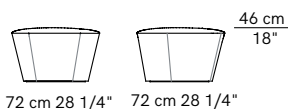

Penta

PRODUCT NAME

Penta

BRAND

Arflex

DESIGNER

Claesson Koivisto Rune

CATEGORY

Pouf INDOOR

DIMENSIONS

Small - H: 46cm, L: 72cm, D: 72cm
Medium - H: 42cm, L: 90cm, D: 90cm
Large - H: 42cm, L: 115cm, D: 115cm

MATERIAL

Metal, Poplar Plywood, Shaped Polyurethane, Polyester, Fabric (Fully Removable Cover)

OPTIONS

Small / Medium / Large

GENERAL LEAD TIME

8 to 10 weeks

CUSTOMISABLE

Yes

PACKING DIMENSIONS

11kg / 16kg / 28kg

CERTIFICATIONS

N/A

Pouf 72 x 72