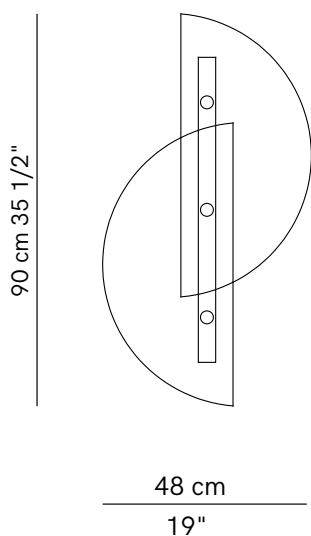

Papillon

PRODUCT NAME

Papillon

DIMENSIONS

H: 90cm, L: 48cm, D: 7.6cm

CONTROL

Not Dimmable

BRAND

Arflex

MATERIAL

Golden Metal, Tempered Glass

GENERAL LEAD TIME

8 to 10 weeks

DESIGNER

Bernhardt & Vella

FINISHES

Pink & Fume / Light Blue & Bronze

CUSTOMISABLE

No

CATEGORY

Wall Lamp INDOOR

LIGHT SOURCE & VOLTAGE

30W LED / 110-240 V

PACKING DIMENSIONS

0.08^{m³} 10 kg

CERTIFICATIONS

CE Certified

Related Products