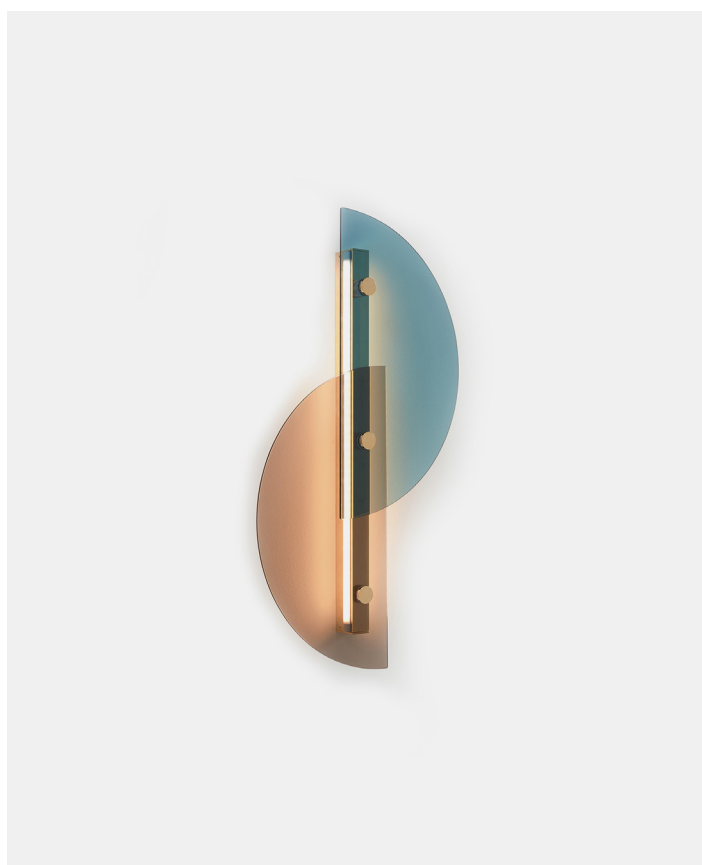

Papillon

PRODUCT NAME

Papillon

DIMENSIONS

H: 90cm, L: 48cm, D: 7.6cm

CONTROL

Not Dimmable

BRAND

Arflex

MATERIAL

Golden Metal, Tempered Glass

GENERAL LEAD TIME

8 to 10 weeks

DESIGNER

Bernhardt & Vella

FINISHES

Pink & Fume / Light Blue & Bronze

CUSTOMISABLE

No

CATEGORY

Wall Lamp INDOOR

LIGHT SOURCE & VOLTAGE

30W LED / 110-240 V

PACKING DIMENSIONS

0.08^{m³} 10 kg

CERTIFICATIONS

CE Certified

Related Products