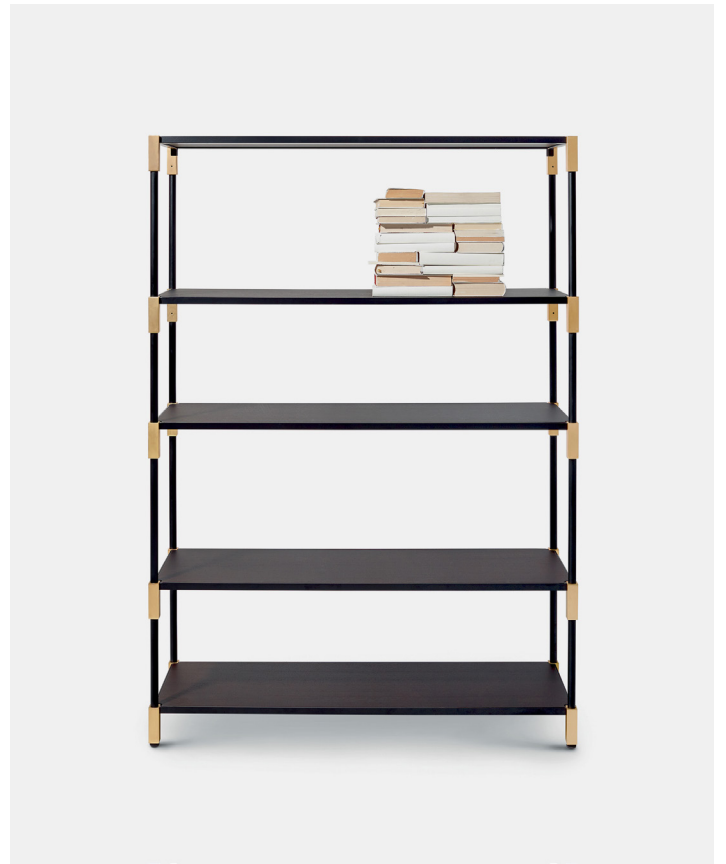

# Match Bookcase

PRODUCT NAME  
**Match Bookcase**

DIMENSIONS  
**H: 144/205cm, L: 120cm**

GENERAL LEAD TIME  
**8 to 10 weeks**

BRAND  
**Arflex**

MATERIAL  
**Stained Ash, Lacquered Metal, Anodised Aluminium**

CUSTOMISABLE  
**No**

DESIGNER  
**Bernhardt & Vella**

FINISHES (INTERNAL SHELF)

PACKING DIMENSIONS  
**N/A**

CATEGORY  
**Bookcase** INDOOR

Chocolate  
Lacquered Ash

CERTIFICATIONS  
**N/A**

## Related Products

Match Console

Match Low Table