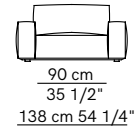

Marechiaro

Armchairs with low armrests