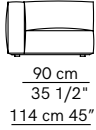

Foot "A" - H: 3cm (Standard) / Foot "B" - H: 5cm (Optional)

**PACKING DIMENSIONS**

**N/A**

**CATEGORY**

**System Sofa, Armchair & Pouf** INDOOR

**FINISHES (FEET)**

Black  
Lacquered  
Metal

**CERTIFICATIONS**

## Units without armrests with low backrest

## Isle units

120 cm 47 1/4"