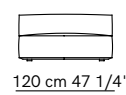

Units without armrests with low backrest D.120