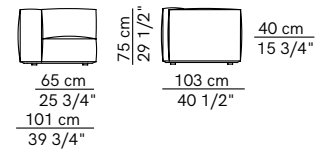

Corner units