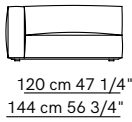

Foot "A" - H: 3cm (Standard) / Foot "B" - H: 5cm (Optional)

**PACKING DIMENSIONS**

**N/A**

**CATEGORY**

**System Sofa, Armchair & Pouf** INDOOR

**FINISHES (FEET)**

Black  
Lacquered  
Metal

**CERTIFICATIONS**

## Units without armrests with low backrest

## Isle units

120 cm 47 1/4"