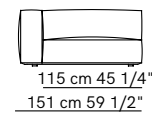

Corner units