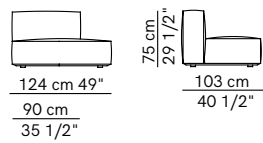

## Units without armrests with low backrest

## Corner units

## Isle units

120 cm 47 1/4"