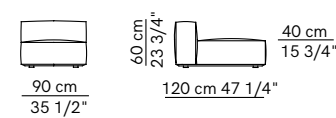

Units without armrests with low backrest D.120