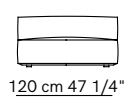

Units without armrests with low backrest