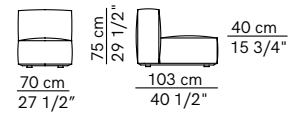

Units without armrests