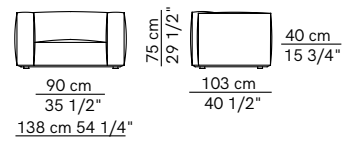

Armchair with high armrests