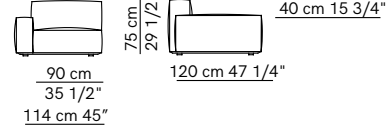

Units with 1 long armrest D.120