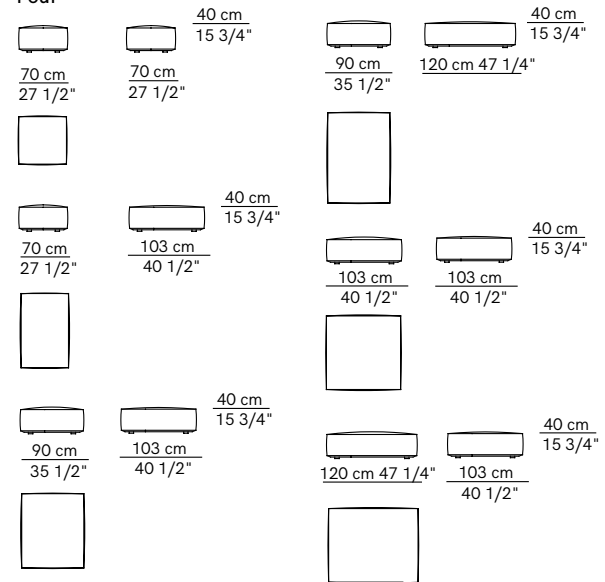

Corner units D.120

Units without armrests D.120

Units with 1 long armrest D.120

Pouf

Units without armrests with low backrest D.120