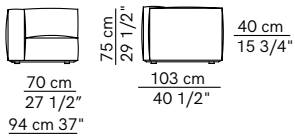

## Units without armrests with low backrest

## Isle units

120 cm 47 1/4"