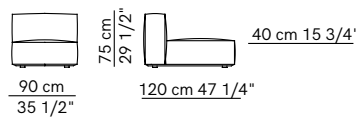

Units without armrests D.120