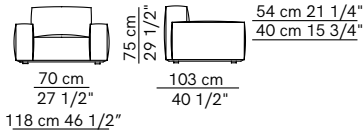

Marechiaro

Armchairs with low armrests