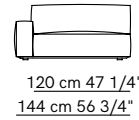

Units with 1 long armrest D.120