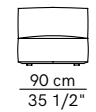

Units without armrests