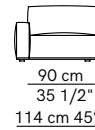

Units with 1 armrest