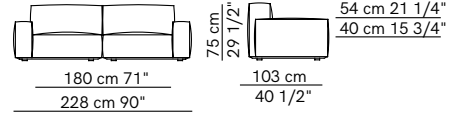

Marechiaro

Armchairs with low armrests

Armchair with high armrests

Units without armrests

Sofas

Units with 1 armrest

Units without armrests with low backrest

Corner units