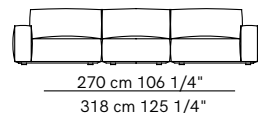

Marechiaro

Armchairs with low armrests

Armchair with high armrests

Units without armrests

Sofas

Units with 1 armrest

Units without armrests with low backrest

Corner units