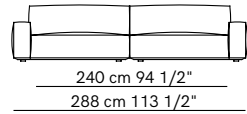

Marechiaro

Armchairs with low armrests

Armchair with high armrests

Units without armrests

Sofas

Units with 1 armrest

Units without armrests with low backrest

Corner units