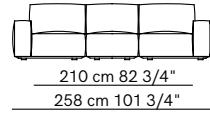

Marechiaro

Armchairs with low armrests

Armchair with high armrests

Units without armrests

Sofas

Units with 1 armrest

Units without armrests with low backrest

Corner units