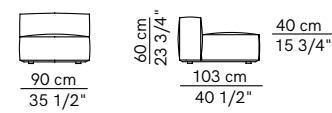

Units without armrests with low backrest