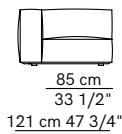

Corner units