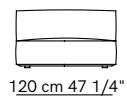

Units without armrests