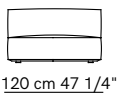

Units without armrests D.120