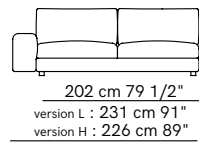

Units with 1 armrest