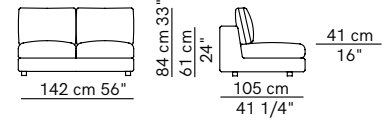

Units without armrests