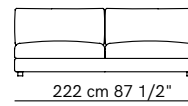

Units without armrests