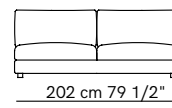

Units without armrests