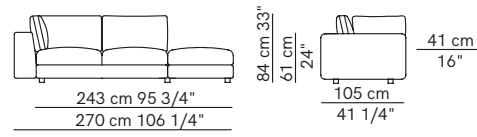

Isle units with corner