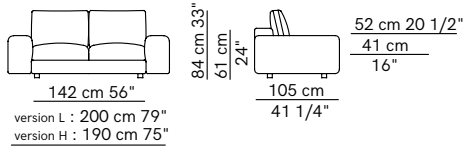

Low Land

Sofas