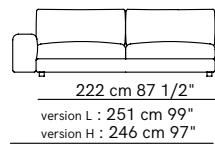

Units with 1 armrest