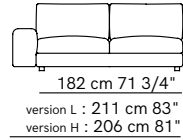

Units with 1 armrest