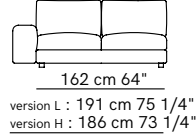

Units with 1 armrest