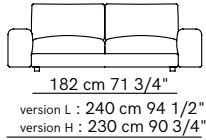

Low Land

Sofas