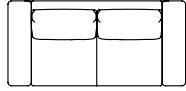

Low Land

Sofas