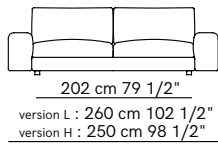

Low Land

Sofas