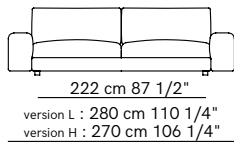

Low Land

Sofas