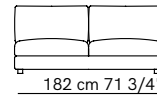

Units without armrests