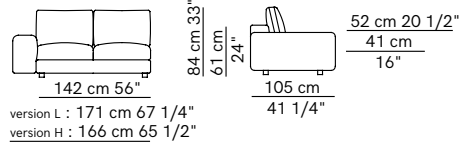

Units with 1 armrest