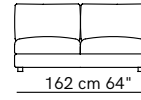

Units without armrests