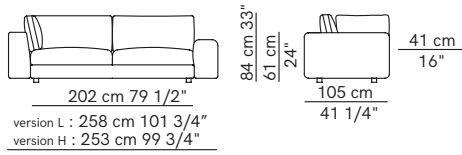

Low Land

Corner units with 1 armrest