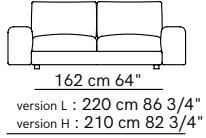

Low Land

Sofas