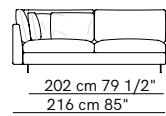

Leenus

PRODUCT NAME**Lenus****DIMENSIONS****H: 90cm, Seat Height: 41cm****GENERAL LEAD TIME****8 to 10 weeks****BRAND****Arflex****MATERIAL****Poplar Plywood, Fir Plywood, Shaped Polyurethane with Differentiated Density, Channelled Goose Feather, Down Proof Fabric, Lacquered Metal****CUSTOMISABLE****Yes****DESIGNER****Fabrizio Ballardini****OPTIONS****Standard Armrests (24cm) / Thin Armrests (14cm)****PACKING DIMENSIONS****N/A****CATEGORY****Modular Sofa ^{INDOOR}****FINISHES****Black
Lacquered
Metal****CERTIFICATIONS****N/A****ADDITIONAL INFO Fabric Options & Categories**

Leenus

Standard armrest

Thin armrest

Sofas

Sofas with thin armrests

Units with 1 armrest

Units with 1 thin armrest

Leenus

Units without armrests

Units without armrests

Corner units

Chaise longue with 1 armrest

Isle units with corner

Pouf

Leenus

Examples of compositions