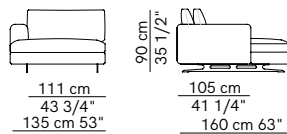

Leenus

PRODUCT NAME**Lenus****DIMENSIONS****H: 90cm, Seat Height: 41cm****GENERAL LEAD TIME****8 to 10 weeks****BRAND****Arflex****MATERIAL****Poplar Plywood, Fir Plywood, Shaped Polyurethane with Differentiated Density, Channelled Goose Feather, Down Proof Fabric, Lacquered Metal****CUSTOMISABLE****Yes****DESIGNER****Fabrizio Ballardini****OPTIONS****Standard Armrests (24cm) / Thin Armrests (14cm)****PACKING DIMENSIONS****N/A****CATEGORY****Modular Sofa ^{INDOOR}****FINISHES****Black
Lacquered
Metal****CERTIFICATIONS****N/A****ADDITIONAL INFO Fabric Options & Categories**

Units without armrests

Units without armrests

Corner units

Chaise longue with 1 armrest

Isle units with corner

Pouf

Leenus

Examples of compositions