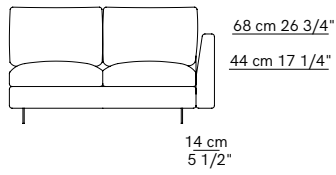

Leenus

PRODUCT NAME**Lenus****DIMENSIONS****H: 90cm, Seat Height: 41cm****GENERAL LEAD TIME****8 to 10 weeks****BRAND****Arflex****MATERIAL****Poplar Plywood, Fir Plywood, Shaped Polyurethane with Differentiated Density, Channelled Goose Feather, Down Proof Fabric, Lacquered Metal****CUSTOMISABLE****Yes****DESIGNER****Fabrizio Ballardini****OPTIONS****Standard Armrests (24cm) / Thin Armrests (14cm)****PACKING DIMENSIONS****N/A****CATEGORY****Modular Sofa ^{INDOOR}****FINISHES****Black
Lacquered
Metal****CERTIFICATIONS****N/A****ADDITIONAL INFO Fabric Options & Categories**

Leenus

Standard armrest

Thin armrest

Sofas

Sofas with thin armrests

Units with 1 armrest

Units with 1 thin armrest

Leenus

Units without armrests

Units without armrests

Corner units

Chaise longue with 1 armrest

Isle units with corner

Pouf

Leenus

Examples of compositions