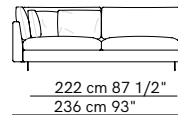

Leenus

PRODUCT NAME**Lenus****DIMENSIONS****H: 90cm, Seat Height: 41cm****GENERAL LEAD TIME****8 to 10 weeks****BRAND****Arflex****MATERIAL****Poplar Plywood, Fir Plywood, Shaped Polyurethane with Differentiated Density, Channelled Goose Feather, Down Proof Fabric, Lacquered Metal****CUSTOMISABLE****Yes****DESIGNER****Fabrizio Ballardini****OPTIONS****Standard Armrests (24cm) / Thin Armrests (14cm)****PACKING DIMENSIONS****N/A****CATEGORY****Modular Sofa ^{INDOOR}****FINISHES****Black
Lacquered
Metal****CERTIFICATIONS****N/A****ADDITIONAL INFO Fabric Options & Categories**

Leenus

Standard armrest

Thin armrest

Sofas

Sofas with thin armrests

Units with 1 armrest

Units with 1 thin armrest

Leenus

Units without armrests

Units without armrests

Corner units

Chaise longue with 1 armrest

Isle units with corner

Pouf

Leenus

Examples of compositions