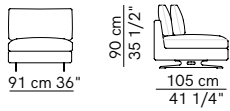

Leenus

PRODUCT NAME**Lenus****DIMENSIONS****H: 90cm, Seat Height: 41cm****GENERAL LEAD TIME****8 to 10 weeks****BRAND****Arflex****MATERIAL****Poplar Plywood, Fir Plywood, Shaped Polyurethane with Differentiated Density, Channelled Goose Feather, Down Proof Fabric, Lacquered Metal****CUSTOMISABLE****Yes****DESIGNER****Fabrizio Ballardini****OPTIONS****Standard Armrests (24cm) / Thin Armrests (14cm)****PACKING DIMENSIONS****N/A****CATEGORY****Modular Sofa ^{INDOOR}****FINISHES****Black
Lacquered
Metal****CERTIFICATIONS****N/A****ADDITIONAL INFO Fabric Options & Categories**

Leenus

Standard armrest

Thin armrest

Sofas

Sofas with thin armrests

Units with 1 armrest

Units with 1 thin armrest

Leenus

Units without armrests

Units without armrests

Corner units

Chaise longue with 1 armrest

Isle units with corner

Pouf

Leenus

Examples of compositions