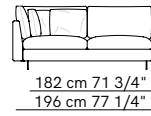

Corner units