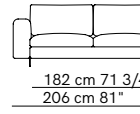

Leenus

PRODUCT NAME**Lenus****DIMENSIONS****H: 90cm, Seat Height: 41cm****GENERAL LEAD TIME****8 to 10 weeks****BRAND****Arflex****MATERIAL****Poplar Plywood, Fir Plywood, Shaped Polyurethane with Differentiated Density, Channelled Goose Feather, Down Proof Fabric, Lacquered Metal****CUSTOMISABLE****Yes****DESIGNER****Fabrizio Ballardini****OPTIONS****Standard Armrests (24cm) / Thin Armrests (14cm)****PACKING DIMENSIONS****N/A****CATEGORY****Modular Sofa ^{INDOOR}****FINISHES****Black
Lacquered
Metal****CERTIFICATIONS****N/A****ADDITIONAL INFO Fabric Options & Categories**

Leenus

Standard armrest

Thin armrest

Sofas

Sofas with thin armrests

Units with 1 armrest

Units with 1 thin armrest

Leenus