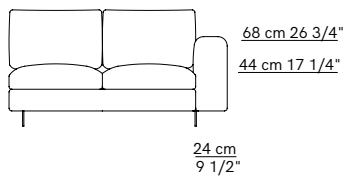

Leenus

Standard armrest