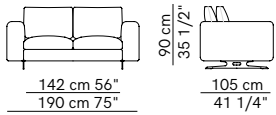

Leenus

PRODUCT NAME**Lenus****DIMENSIONS****H: 90cm, Seat Height: 41cm****GENERAL LEAD TIME****8 to 10 weeks****BRAND****Arflex****MATERIAL****Poplar Plywood, Fir Plywood, Shaped Polyurethane with Differentiated Density, Channelled Goose Feather, Down Proof Fabric, Lacquered Metal****CUSTOMISABLE****Yes****DESIGNER****Fabrizio Ballardini****OPTIONS****Standard Armrests (24cm) / Thin Armrests (14cm)****PACKING DIMENSIONS****N/A****CATEGORY****Modular Sofa ^{INDOOR}****FINISHES****Black
Lacquered
Metal****CERTIFICATIONS****N/A****ADDITIONAL INFO Fabric Options & Categories**

Leenus

Standard armrest

Thin armrest

Sofas

Sofas with thin armrests

Units with 1 armrest

Units with 1 thin armrest

Leenus

Units without armrests

Units without armrests

Corner units

Chaise longue with 1 armrest

Isle units with corner

Pouf

Leenus

Examples of compositions