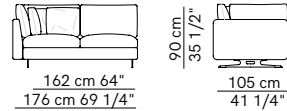

Leenus

PRODUCT NAME**Lenus****DIMENSIONS****H: 90cm, Seat Height: 41cm****GENERAL LEAD TIME****8 to 10 weeks****BRAND****Arflex****MATERIAL****Poplar Plywood, Fir Plywood, Shaped Polyurethane with Differentiated Density, Channelled Goose Feather, Down Proof Fabric, Lacquered Metal****CUSTOMISABLE****Yes****DESIGNER****Fabrizio Ballardini****OPTIONS****Standard Armrests (24cm) / Thin Armrests (14cm)****PACKING DIMENSIONS****N/A****CATEGORY****Modular Sofa ^{INDOOR}****FINISHES****Black
Lacquered
Metal****CERTIFICATIONS****N/A****ADDITIONAL INFO Fabric Options & Categories**

Leenus

Standard armrest

Thin armrest

Sofas

Sofas with thin armrests

Units with 1 armrest

Units with 1 thin armrest

Leenus

Units without armrests

Units without armrests

Corner units

Chaise longue with 1 armrest

Isle units with corner

Pouf

Leenus

Examples of compositions