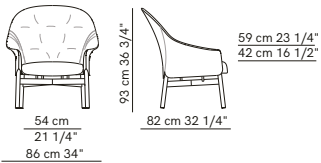

Armchair INDOOR

DIMENSIONS

Low Backrest - H: 75cm, L: 86cm, D: 73cm

High Backrest - H: 93cm, L: 86/87cm, D: 82cm

MATERIAL

Trademark Low Energy Consumption Material with Recyclable Technology, Birch Plywood, Shaped Polyurethane Foam, Polyester, Metal, Fabric, Leather

CERTIFICATIONS

N/A

Armchair with low backrest

Armchair with high backrest

Quilted armchair with high backrest

Quilted armchair with high backrest

Small back cushion

ADDITIONAL INFO **Fabric Options & Categories**