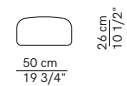

Armchair INDOOR

DIMENSIONS

Low Backrest - H: 75cm, L: 86cm, D: 73cm

High Backrest - H: 93cm, L: 86/87cm, D: 82cm

MATERIAL

Trademark Low Energy Consumption Material with Recyclable Technology, Birch Plywood, Shaped Polyurethane Foam, Polyester, Metal, Fabric, Leather

CERTIFICATIONS

N/A

Armchair with low backrest

Armchair with high backrest

Quilted armchair with high backrest

Quilted armchair with high backrest

Small back cushion

ADDITIONAL INFO **Fabric Options & Categories**