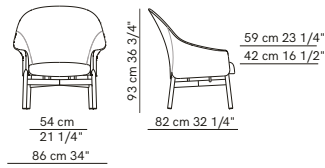

Armchair with high backrest