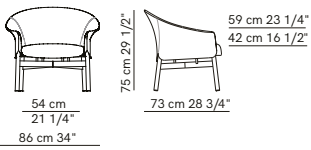

Gloria

PRODUCT NAME

Gloria

BRAND

Arflex

DESIGNER

Claesson Koivisto Rune

CATEGORY

Armchair INDOOR

DIMENSIONS

Low Backrest - H: 75cm, L: 86cm, D: 73cm

High Backrest - H: 93cm, L: 86/87cm, D: 82cm

MATERIAL

Trademark Low Energy Consumption Material with Recyclable Technology, Birch Plywood, Shaped Polyurethane Foam, Polyester, Metal, Fabric, Leather

FINISHES

Black
Lacquered
Metal

GENERAL LEAD TIME

8 to 10 weeks

CUSTOMISABLE

No

WEIGHT

27kg

CERTIFICATIONS

N/A

Armchair with low backrest