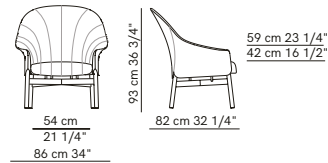

Armchair INDOOR

DIMENSIONS

Low Backrest - H: 75cm, L: 86cm, D: 73cm

High Backrest - H: 93cm, L: 86/87cm, D: 82cm

MATERIAL

Trademark Low Energy Consumption Material with Recyclable Technology, Birch Plywood, Shaped Polyurethane Foam, Polyester, Metal, Fabric, Leather

CERTIFICATIONS

N/A

Armchair with low backrest

Armchair with high backrest

Quilted armchair with high backrest

Quilted armchair with high backrest

Small back cushion

ADDITIONAL INFO **Fabric Options & Categories**