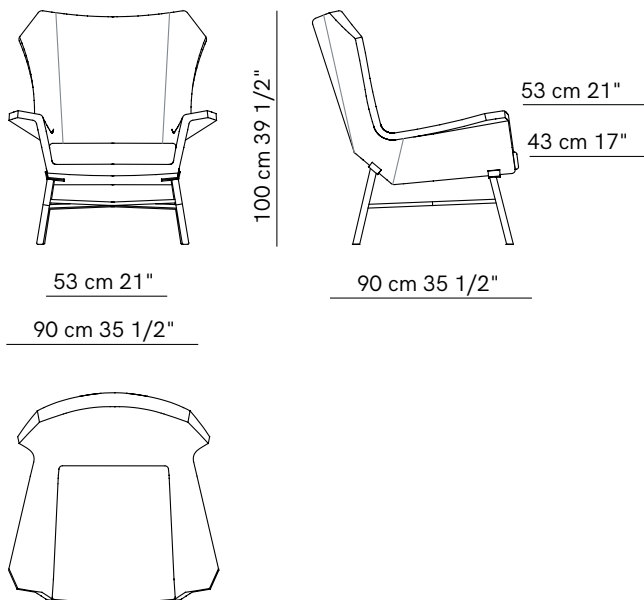

Giulietta

PRODUCT NAME

Giulietta

DIMENSIONS

H: 100cm, L: 90cm, D: 90cm

GENERAL LEAD TIME

8 to 10 weeks

BRAND

WEIGHT

26kg

CATEGORY

Armchair INDOOR

CERTIFICATIONS

N/A

ADDITIONAL INFO **Fabric Options & Categories**

- T2: Etoile
- T3: Boucle, Lama
- T4: Hero 2 by Kvadrat, Steelcut 3 by Kvadrat, Swing
- T5: Divina MD by Kvadrat, Gamma
- N: Giada
- Super: Ametista, Perla