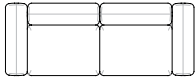

COM options must be approved by Arflex to ensure suitability for upholstery.

Related Products

Tokio Modules

Edo

Sofa

Units with 1 armrest D.106

Units without armrests D.106

Units without armrests D.122

Units without armrests D.138

Corner units D.106

Corner units D.122

Pouf

Edo

Curved sofa without armrests

Curved units without armrests

Isle unit without armrests