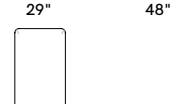

Units without armrests D.138

Corner units D.106

Corner units D.122

Pouf

Edo

Curved sofa without armrests

Curved units without armrests

Isle unit without armrests