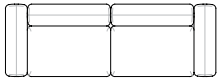

COM options must be approved by Arflex to ensure suitability for upholstery.

Related Products

Tokio Modules

Edo

Sofa

Units with 1 armrest D.106

Units without armrests D.106

Units without armrests D.122

Units without armrests D.138

Corner units D.106

Corner units D.122

Pouf

Edo

Curved sofa without armrests

Curved units without armrests

Isle unit without armrests