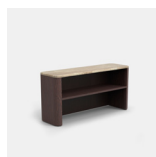

Related Products

Tokio Modules