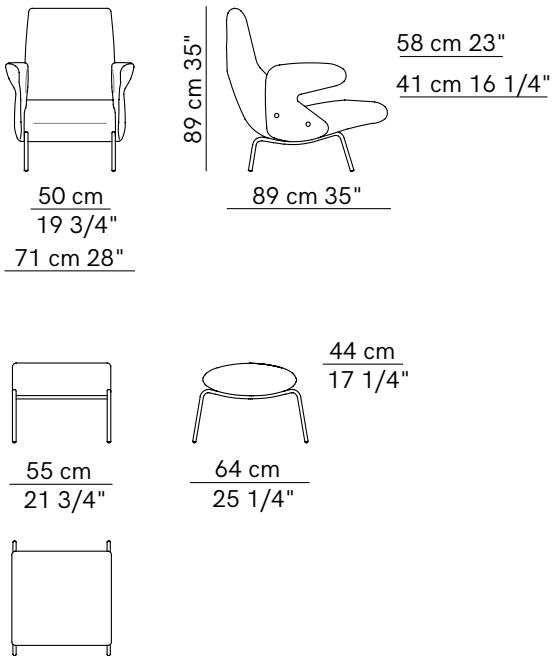

Delfino

PRODUCT NAME

Delfino

BRAND

Arflex

DESIGNER

Erberto Carboni

CATEGORY

Lounge Chair & Pouf INDOOR

DIMENSIONS

Armchair - H: 89cm, L: 71cm, D: 89cm
Pouf - H: 44cm, L: 55cm, D: 64cm

MATERIAL

Metal, Moulded Polyurethane Foam, Polypropylene, Fabric or Leather

FINISHES (LEGS)

Black
Lacquered
Metal

Galvanic Gold
Lacquered
Metal

GENERAL LEAD TIME

8 to 10 weeks

CUSTOMISABLE

Yes

PACKING DIMENSIONS

Armchair - 28kg
Pouf - 9kg

CERTIFICATIONS

N/A

ADDITIONAL INFO **Fabric Options & Categories**

- T2: Cabas, Derby, Etoile
- T3: Boucle, Cherie, Lama
- T4: Hero 2 by Kvadrat, Mistral, Orbaco, Steelcut 3 by Kvadrat
- T5: Chevy, Divina MD by Kvadrat, Gamma, Vega
- N: Giada
- Super: Ametista, Perla

Fabric usage Armchair - 3.6 mt / Pouf - 2.5 mt
COM options must be approved by Arflex to ensure suitability for upholstery.