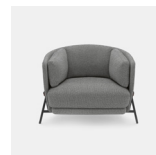

Chocolate Stained Ash Structure

PACKING DIMENSIONS

Structure - 0.45^{m³} 20 kg

Top - 0.10^{m³} 45 kg

CATEGORY

Coffee Table INDOOR

OPTIONS

Carrara
Marble

Emperador
Marble

Guatemala
Marble

Travertino
Rosso

Travertino
Romano

CERTIFICATIONS

N/A

Related Products

Cradle Sofa

Cradle Armchair