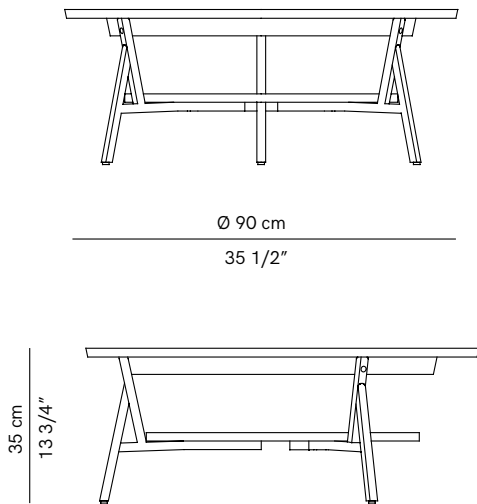

Cradle Table

PRODUCT NAME

Cradle

DIMENSIONS

H: 35cm, Ø: 90cm

GENERAL LEAD TIME

8 to 10 weeks

BRAND

Arflex

MATERIAL

Marble, Ash, MDF, Black Painted Aluminium

CUSTOMISABLE

No

DESIGNER

Neri&Hu

FINISHES

Chocolate Stained Ash Structure

PACKING DIMENSIONS

Structure - 0.45^{m³} 20 kg

Top - 0.10^{m³} 45 kg

CATEGORY

Coffee Table INDOOR

OPTIONS

CERTIFICATIONS

N/A

Related Products