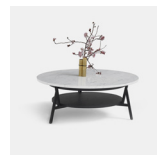

Sofa INDOOR

DIMENSIONS

Sofa - H: 76cm, L: 220cm, D: 82cm
 Deep Sofa - H: 80cm, L: 220cm, D: 97cm

MATERIAL

Moulded Polyurethane Foam, Polyester, Leather, Lacquered Metal, Stained Ash

OPTIONS

Armrest Cushions Kit, Service Table

Fabric usage Standard - 15 mt / Deep Sofa - 16 mt / Armrest Cushions - 1.5 mt
 COM options must be approved by Arflex to ensure suitability for upholstery.

Related Products

Cradle Table

Cradle Armchair

NEED MORE HELP?