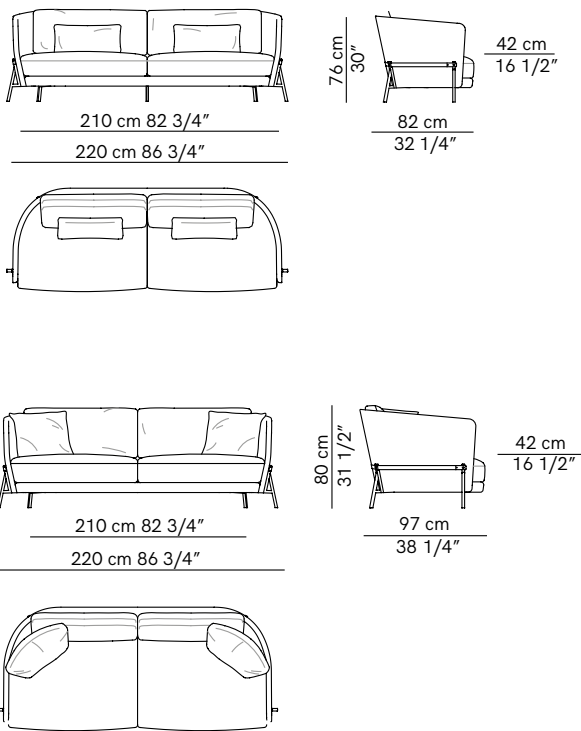

Cradle Sofa

PRODUCT NAME

Cradle

BRAND

Arflex

DESIGNER

Neri&Hu

CATEGORY

Sofa INDOOR

DIMENSIONS

Sofa - H: 76cm, L: 220cm, D: 82cm
Deep Sofa - H: 80cm, L: 220cm, D: 97cm

MATERIAL

Moulded Polyurethane Foam, Polyester, Leather, Lacquered Metal, Stained Ash

OPTIONS

Armrest Cushions Kit, Service Table

FINISHES

GENERAL LEAD TIME

8 to 10 weeks

CUSTOMISABLE

Yes

PACKING DIMENSIONS

75kg / 85kg

CERTIFICATIONS

N/A

ADDITIONAL INFO Fabric Options & Categories

- T2: Cabas, Derby, Etoile
- T3: Boucle, Cherie, Lama
- T4: Hero 2 by Kvadrat, Orbaco, Steelcut 3 by Kvadrat, Swing
- T5: Bridge, Divina MD by Kvadrat, Gamma

Fabric usage Standard - 15 mt / Deep Sofa - 16 mt / Armrest Cushions - 1.5 mt
COM options must be approved by Arflex to ensure suitability for upholstery.

Related Products

NEED MORE HELP?

If you require a quotation or more information about this product or brand, please get in touch with our team:

GENERAL ENQUIRIES
info@monologuelondon.com

CONTRACT ENQUIRIES
contracts@monologuelondon.com

ONLINE STORE
www.monologuelondon.com
@monologuelondon