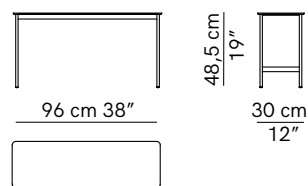

Small Table INDOOR

DIMENSIONS

Small - H: 48.5cm, L: 55cm, D: 55cm
 Medium - H: 48.5cm, L: 96cm, D: 30cm
 Long - H: 48.5cm, L: 187.5cm, D: 30cm

MATERIAL

Marble, Resin, Lacquered Metal, Protective Polyethylene Glides

N/A

CERTIFICATIONS

N/A

Small table 55 x 55

Small table 96 x 30

Small table 187,5 x 30