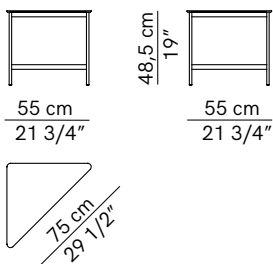

Small Table INDOOR

DIMENSIONS

Small - H: 48.5cm, L: 55cm, D: 55cm
 Medium - H: 48.5cm, L: 96cm, D: 30cm
 Long - H: 48.5cm, L: 187.5cm, D: 30cm

MATERIAL

Marble, Resin, Lacquered Metal, Protective Polyethylene Glides

N/A

CERTIFICATIONS

N/A

Small table 55 x 55

Small table 96 x 30

Small table 187,5 x 30