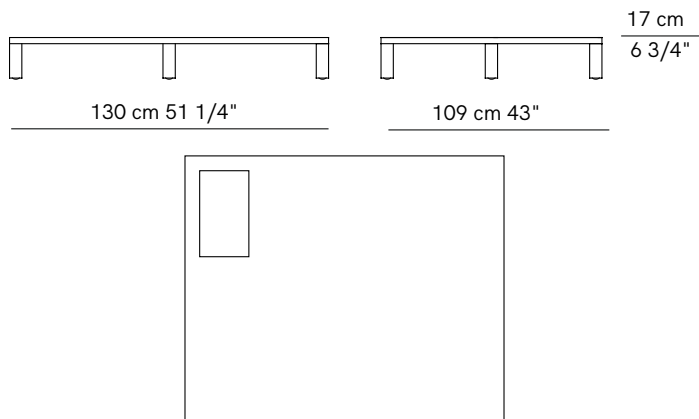

Bonsai Table

PRODUCT NAME

Bonsai Table

DIMENSIONS

H: 17cm, L: 130cm, D: 109cm

GENERAL LEAD TIME

8 to 10 weeks

BRAND

Chocolate Stained Ash

PACKING DIMENSIONS

3.09^m³ 78 kg

CATEGORY

Coffee Table INDOOR

OPTIONS (MARBLE DETAIL)

CERTIFICATIONS

N/A