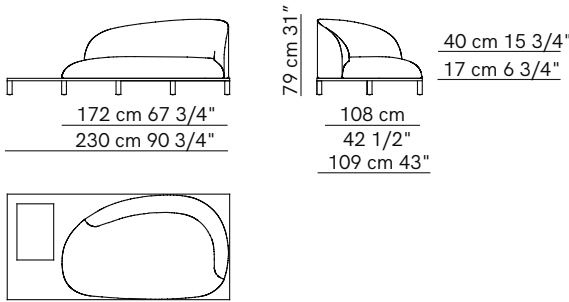

Sofa INDOOR

DIMENSIONS

Sofa with Wooden Base - H: 79cm, L: 230cm, D: 109cm
 Sofa with Metal Base - H: 79cm, L: 172cm, D: 108cm
 Sofa with Metal Base and Skirt - H: 79cm, L: 172cm, D: 108cm

MATERIAL

Marble, Moulded Polyurethane Foam, Ash, Metal

CUSTOMISABLE

No

PACKING DIMENSIONS

N/A

CERTIFICATIONS

N/A

Sofa with wooden base

Sofa with metal base