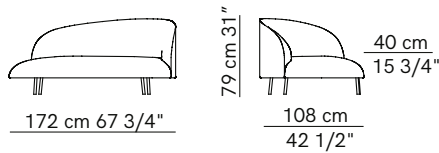

Sofa INDOOR

DIMENSIONS

Sofa with Wooden Base - H: 79cm, L: 230cm, D: 109cm
 Sofa with Metal Base - H: 79cm, L: 172cm, D: 108cm
 Sofa with Metal Base and Skirt - H: 79cm, L: 172cm, D: 108cm

MATERIAL

Marble, Moulded Polyurethane Foam, Ash, Metal

CUSTOMISABLE

No

PACKING DIMENSIONS

N/A

CERTIFICATIONS

N/A

Sofa with wooden base

Sofa with metal base