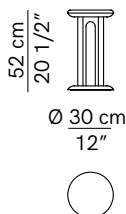

Arcolor Table

PRODUCT NAME
Arcolor Table

DIMENSIONS
H: 52cm, Ø: 30cm / H: 44cm, Ø: 50cm / H: 32cm, Ø: 100cm

GENERAL LEAD TIME
8 to 10 weeks

BRAND
Arflex

MATERIAL
Marble, MDF

CUSTOMISABLE
No

DESIGNER
Jaime Hayon

FINISHES

PACKING DIMENSIONS
N/A

CATEGORY
Side Table & Coffee Table INDOOR

CERTIFICATIONS
N/A

Small table ø 30

Small table ø 50

Small table ø 100

Additional Info