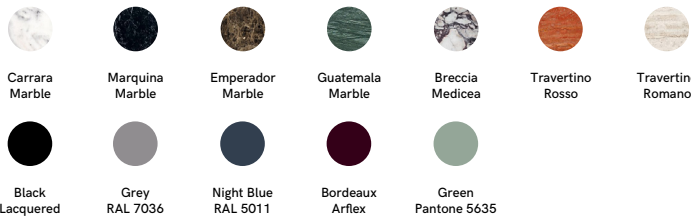

Arcolor Table

PRODUCT NAME
Arcolor Table

DIMENSIONS
H: 52cm, Ø: 30cm / H: 44cm, Ø: 50cm / H: 32cm, Ø: 100cm

GENERAL LEAD TIME
8 to 10 weeks

BRAND
Arflex

MATERIAL
Marble, MDF

CUSTOMISABLE
No

DESIGNER
Jaime Hayon

FINISHES

PACKING DIMENSIONS
N/A

CATEGORY
Side Table & Coffee Table INDOOR

CERTIFICATIONS
N/A