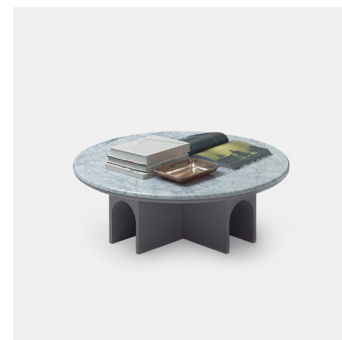

Arcolor Table

PRODUCT NAME
Arcolor Table

DIMENSIONS
H: 52cm, Ø: 30cm / H: 44cm, Ø: 50cm / H: 32cm, Ø: 100cm

GENERAL LEAD TIME
8 to 10 weeks

BRAND
Arflex

MATERIAL
Marble, MDF

CUSTOMISABLE
No

DESIGNER
Jaime Hayon

FINISHES

PACKING DIMENSIONS
N/A

CATEGORY
Side Table & Coffee Table INDOOR

CERTIFICATIONS
N/A

Small table ø 30

Small table ø 50

Small table ø 100

Additional Info

Available finishes:

- Top (Marble / Lacquered MDF): Marble Carrara, Marquina, Emperador, Guatemala, Breccia Medicea, Travertino Rosso, Travertino Romano, Bardiglio, Black, Grey RAL 7036, Night Blue RAL 5011, Bordeaux Arflex or Green Pantone 5635

- Structure (Lacquered MDF): Black, Grey RAL 7036, Night Blue RAL 5011, Bordeaux Arflex or Green Pantone 5635

Related Products

Arcolor Sofa