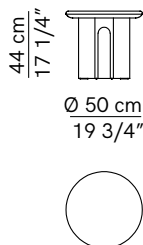

Arcolor Table

PRODUCT NAME
Arcolor Table

DIMENSIONS
H: 52cm, Ø: 30cm / H: 44cm, Ø: 50cm / H: 32cm, Ø: 100cm

GENERAL LEAD TIME
8 to 10 weeks

BRAND
Arflex

MATERIAL
Marble, MDF

CUSTOMISABLE
No

DESIGNER
Jaime Hayon

FINISHES

PACKING DIMENSIONS
N/A

CATEGORY
Side Table & Coffee Table INDOOR

CERTIFICATIONS
N/A

Small table ø 30

Small table ø 50

Small table ø 100

Additional Info