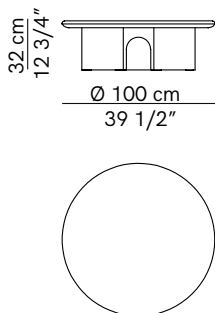

Arcolor Table

PRODUCT NAME
Arcolor Table

DIMENSIONS
H: 52cm, Ø: 30cm / H: 44cm, Ø: 50cm / H: 32cm, Ø: 100cm

GENERAL LEAD TIME
8 to 10 weeks

BRAND
Arflex

MATERIAL
Marble, MDF

CUSTOMISABLE
No

DESIGNER
Jaime Hayon

FINISHES

PACKING DIMENSIONS
N/A

CATEGORY
Side Table & Coffee Table INDOOR

CERTIFICATIONS
N/A

Small table ø 30

Small table ø 50

Small table ø 100

Additional Info