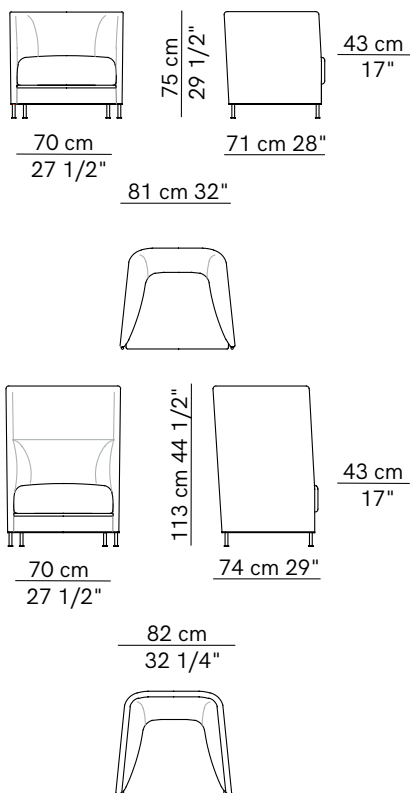

Algon

PRODUCT NAME

Algon

DIMENSIONS

Low Backrest - H: 75cm, L: 81cm, D: 71cm
High Backrest - H: 113cm, L: 82cm, D: 74cm

GENERAL LEAD TIME

8 to 10 weeks

BRAND

Arflex

MATERIAL

Metal, Polyurethane Foam, Fabric (Fully Removable Cover), Leather

CUSTOMISABLE

Yes

DESIGNER

Luca Nichetto

OPTIONS

Armchair with Low Backrest / Armchair with High Backrest
Quilted Armchair with Low Backrest / Quilted Armchair with High Backrest

PACKING DIMENSIONS

37kg / 43.5kg

CATEGORY

Armchair ^{INDOOR}

CERTIFICATIONS

N/A

ADDITIONAL INFO **Fabric Options & Categories**

- T2: Cabas, Derby, Etoile
- T3: Boucle, Cherie, Lama
- T4: Hero by Kvadrat, Steelcut 3 by Kvadrat, Swing
- T5: Divina MD by Kvadrat
- N: Giada
- Super: Ametista, Perla

Fabric usage Low backrest - 4.5 meters / High backrest - 6 meters
COM options must be approved by Arflex to ensure suitability for upholstery.