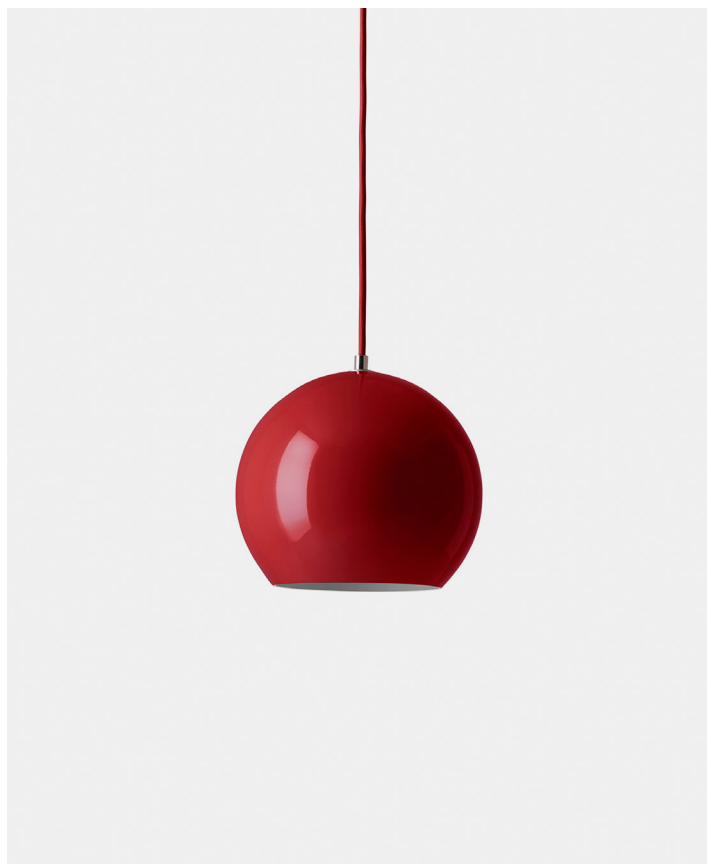

Topan VP6

PRODUCT NAME

Topan VP6

DIMENSIONS

H: 19cm, Ø: 21cm, Cord length: 300cm

GENERAL LEAD TIME

2 to 3 weeks

BRAND

AndTradition

MATERIAL

Lacquered or Plated Aluminium

CUSTOMISABLE

No

DESIGNER

Verner Panton

LIGHT SOURCE & VOLTAGE

E27 Max 40 Watt / 220-240V - 50Hz

PACKING DIMENSIONS

22 x 21 x 21.5cm (1kg)

CATEGORY

Pendant Lamp ^{INDOOR}

FINISHES

CERTIFICATIONS

CE, UKCA, Class II

Additional Info

Bulb is not included.
Canopy included.

Related Products

Flowerpot VP1

Flowerpot VP3

Flowerpot VP9