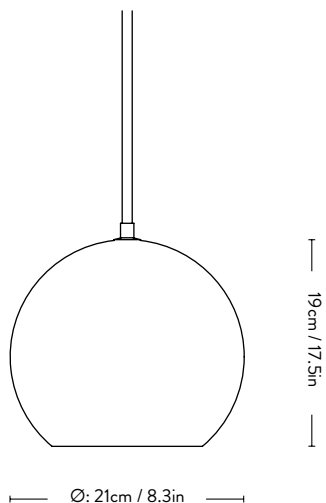

Topan VP6

PRODUCT NAME

Topan VP6

DIMENSIONS

H: 19cm, Ø: 21cm, Cord length: 300cm

GENERAL LEAD TIME

2 to 3 weeks

BRAND

E27 Max 40 Watt / 220-240V - 50Hz

PACKING DIMENSIONS

22 x 21 x 21.5cm (1kg)

CATEGORY

Pendant Lamp ^{INDOOR}

FINISHES

CERTIFICATIONS

CE, UKCA, Class II

Additional Info

Bulb is not included.
Canopy included.

Related Products

Flowerpot VP1

Flowerpot VP3

Flowerpot VP9