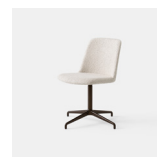

Rely HW26 / HW27

PRODUCT NAME
Rely HW26 / HW27

DIMENSIONS
H: 82cm, L: 54/55cm, D: 55cm

GENERAL LEAD TIME
3 to 6 weeks

BRAND
AndTradition

MATERIAL
Recycled Polypropylene, Fibre Glass, Steel Tubes available in Black or Chrome

CUSTOMISABLE
Yes

DESIGNER
Hee Welling

OPTIONS
HW26 - Stackable Chair / HW27 - Stackable Chair with Linking

PACKING DIMENSIONS
H: 84 x 51 x 60cm (8kg)

CATEGORY
Chair ^{INDOOR}

SHELL FINISHES

CERTIFICATIONS
Tested for strength, durability and safety according to EN 16139 Level 2 - Extreme use.

Related Products

Rely HW13

NEED MORE HELP?

If you require a quotation or more information about this product or brand, please get in touch with our team:

GENERAL ENQUIRIES
info@monologuelondon.com

CONTRACT ENQUIRIES
contracts@monologuelondon.com

ONLINE STORE
www.monologuelondon.com
@monologuelondon