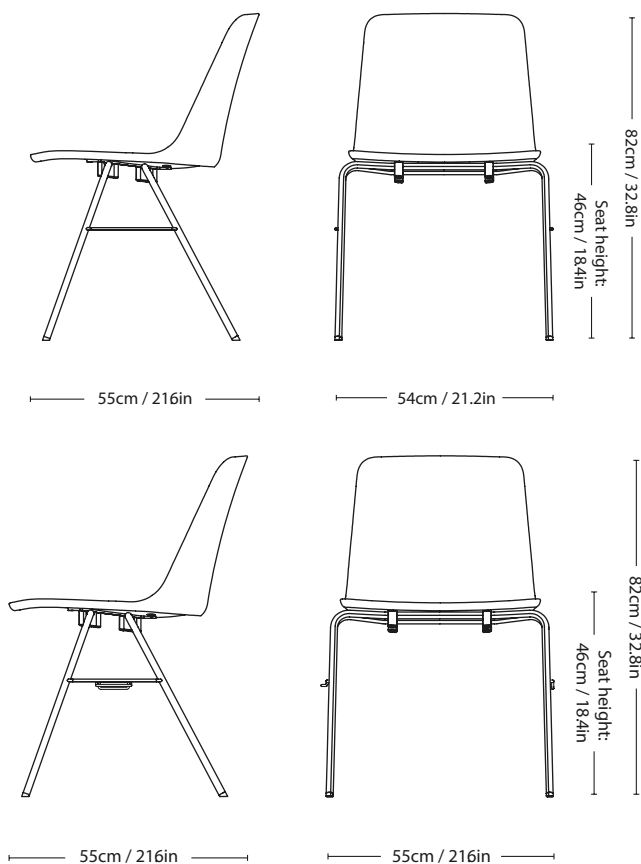

Rely HW26 / HW27

PRODUCT NAME
Rely HW26 / HW27

DIMENSIONS
H: 82cm, L: 54/55cm, D: 55cm

GENERAL LEAD TIME
3 to 6 weeks

BRAND
AndTradition

MATERIAL
Recycled Polypropylene, Fibre Glass, Steel Tubes available in Black or Chrome

CUSTOMISABLE
Yes

DESIGNER
Hee Welling

OPTIONS
HW26 - Stackable Chair / HW27 - Stackable Chair with Linking

PACKING DIMENSIONS
H: 84 x 51 x 60cm (8kg)

CATEGORY
Chair ^{INDOOR}

SHELL FINISHES

CERTIFICATIONS
Tested for strength, durability and safety according to EN 16139 Level 2 - Extreme use.

Related Products

NEED MORE HELP?

If you require a quotation or more information about this product or brand, please get in touch with our team:

GENERAL ENQUIRIES
info@monologuelondon.com

CONTRACT ENQUIRIES
contracts@monologuelondon.com

ONLINE STORE
www.monologuelondon.com
@monologuelondon