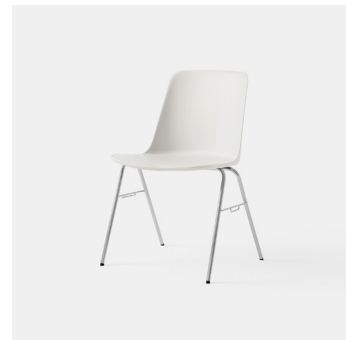

Related Products

NEED MORE HELP?

If you require a quotation or more information about this product or brand, please get in touch with our team:

GENERAL ENQUIRIES
info@monologuelondon.com

CONTRACT ENQUIRIES
contracts@monologuelondon.com

ONLINE STORE
www.monologuelondon.com
@monologuelondon