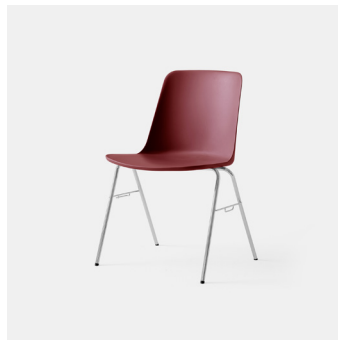

Related Products

NEED MORE HELP?

If you require a quotation or more information about this product or brand, please get in touch with our team:

GENERAL ENQUIRIES
info@monologuelondon.com

CONTRACT ENQUIRIES
contracts@monologuelondon.com

ONLINE STORE
www.monologuelondon.com
@monologuelondon