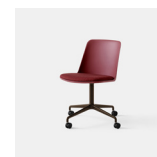

Rely HW22

NEED MORE HELP?

If you require a quotation or more information about this product or brand, please get in touch with our team:

GENERAL ENQUIRIES
info@monologuelondon.com

CONTRACT ENQUIRIES
contracts@monologuelondon.com

ONLINE STORE
www.monologuelondon.com
@monologuelondon