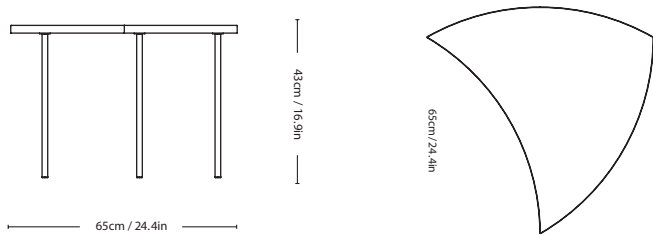

Pinwheel HM7

PRODUCT NAME
Pinwheel HM7

DIMENSIONS
H: 43cm, W: 65cm, D: 65cm

GENERAL LEAD TIME
2 to 3 weeks

BRAND
AndTradition

MATERIAL
Solid Wood, Brass

CUSTOMISABLE
No

DESIGNER
Hvidt & Mølgaard

FINISHES
 
White Oiled Oak **Oiled Walnut**

PACKING DIMENSIONS
H: 79 x 71 x 5cm

CATEGORY
Side Table INDOOR

CERTIFICATIONS
N/A

6 tables as a wheel
Ø: 130 cm / 51.2 in