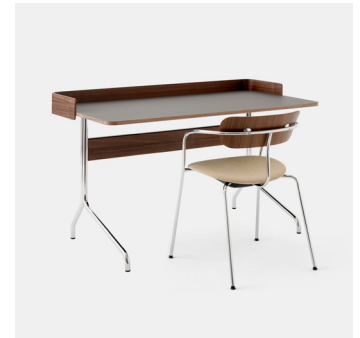

Pavilion AV16/AV17

PRODUCT NAME

Pavilion AV16/AV17

BRAND

AndTradition

DESIGNER

Anderssen & Voll

CATEGORY

Desk INDOOR

DIMENSIONS

AV16 - H: 74cm, L: 130cm, D: 65cm
AV17 - H: 81cm, L: 132cm, D: 66cm

MATERIAL

Steel, Wood Veneer, Forbo Linoleum

OPTIONS

AV16 / AV17

FINISHES

GENERAL LEAD TIME

2 to 3 weeks

CUSTOMISABLE

No

PACKING DIMENSIONS

Top - 8/19 x 75 x 145cm
Frame - 11 x 82 x 66cm

Related Products

NEED MORE HELP?

If you require a quotation or more information about this product or brand, please get in touch with our team:

GENERAL ENQUIRIES
info@monologuelondon.com

CONTRACT ENQUIRIES
contracts@monologuelondon.com

ONLINE STORE
www.monologuelondon.com
@monologuelondon