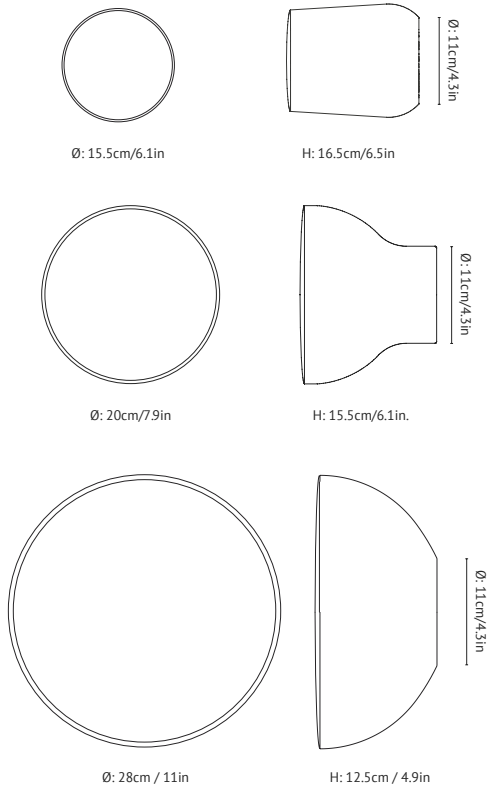

Passepartout JH10/JH11/JH12

PRODUCT NAME

Passepartout JH10/JH11/JH12

DIMENSIONS

JH10 - Ø: 15.5cm, H: 16.5cm
 JH11 - Ø: 20cm, H: 15.5cm
 JH12 - Ø: 28cm, H: 12.5cm

CONTROL

Dimmer

BRAND

Gold / Bronzed Brass

CUSTOMISABLE

No

CATEGORY

Wall Lamp INDOOR

OPTIONS

JH10 / JH11 / JH12

PACKING DIMENSIONS

JH10 - H: 17.9 x 18.5 x 23cm
 JH11 - H: 23.9 x 24.5 x 22cm
 JH12 - H: 29.9 x 30.5 x 19cm

LIGHT SOURCE & VOLTAGE

11.5 Watt Dimmable LED / 220-240V - 50Hz

CERTIFICATIONS

CE, IP20, Class II

Additional Info

11.5 Watt LED board, dimmable
 CRI: > 90
 Colour temperature (Kelvin): 2700K
 Light output: JH10: 350 lumen
 JH11: 520 lumen
 JH12: 600 lumen Dimmability: Trailing edge dimmable
 IP class: IP20