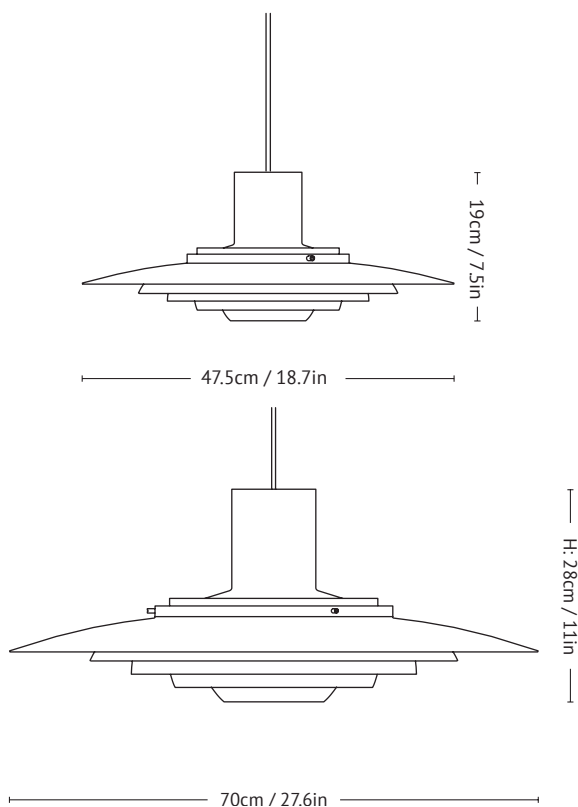

P376 KF1/KF2

PRODUCT NAME

P376 KF1/KF2

DIMENSIONS

KF1 - H: 19cm, Ø: 47.5cm

KF2 - H: 28cm, Ø: 70cm

GENERAL LEAD TIME

2 to 3 weeks

BRAND

AndTradition

MATERIAL

Lacquered Metal, Fabric Cord

CUSTOMISABLE

No

DESIGNER

Kastholm & Fabricius

FINISHES

Matt White, Aluminium

PACKING DIMENSIONS

KF1 - H: 26.5 x 59 x 59cm

KF2 - H: 37 x 80 x 80cm

CATEGORY

Pendant Lamp ^{INDOOR}

OPTIONS

KF1 / KF2

CERTIFICATIONS

CE, Class II, IP20

LIGHT SOURCE & VOLTAGE

E27 Max 100/150W / 220-240V - 50Hz

Additional Info

The luminaire is compatible with bulbs of energy classes: A++ - E.

Bulb is not included.
Canopy included.