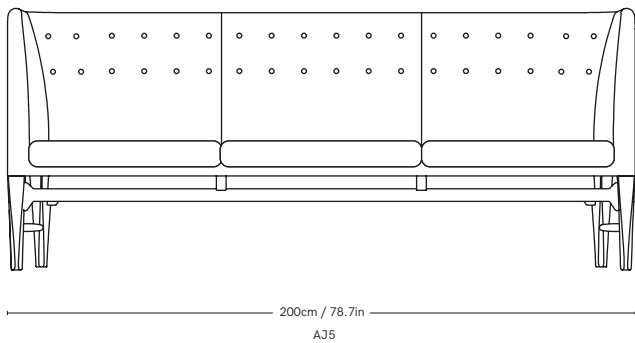

Sofa **INDOOR**

DIMENSIONS

AJ5 - H: 82cm, L: 200cm, D: 62cm
 AJ6 - H: 82cm, L: 138cm, D: 62cm

MATERIAL

Solid Oak, CMHR Foam, Upholstery

OPTIONS

3 Seater (AJ5) / 2 Seater (AJ6)

FINISHES

GENERAL LEAD TIME

6 to 8 weeks

CUSTOMISABLE

Yes

PACKING DIMENSIONS

AJ5 - H: 205 x 85.5 x 65cm (82kg)
 AJ6 - H: 80 x 74 x 150cm (57kg)

CERTIFICATIONS

Tested for strength, durability and safety according to EN 15373 Level 2 - General contract use.