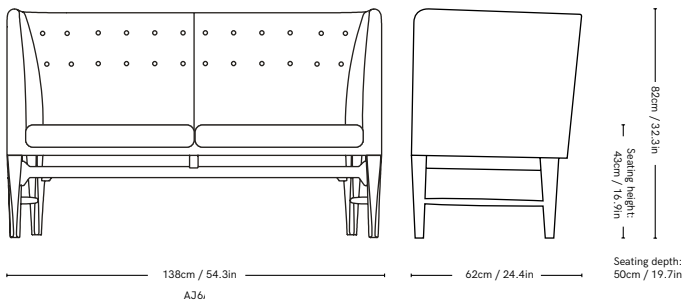

Sofa **INDOOR**

DIMENSIONS

AJ5 - H: 82cm, L: 200cm, D: 62cm
 AJ6 - H: 82cm, L: 138cm, D: 62cm

MATERIAL

Solid Oak, CMHR Foam, Upholstery

OPTIONS

3 Seater (AJ5) / 2 Seater (AJ6)

FINISHES

GENERAL LEAD TIME

6 to 8 weeks

CUSTOMISABLE

Yes

PACKING DIMENSIONS

AJ5 - H: 205 x 85.5 x 65cm (82kg)
 AJ6 - H: 80 x 74 x 150cm (57kg)

CERTIFICATIONS

Tested for strength, durability and safety according to EN 15373 Level 2 - General contract use.