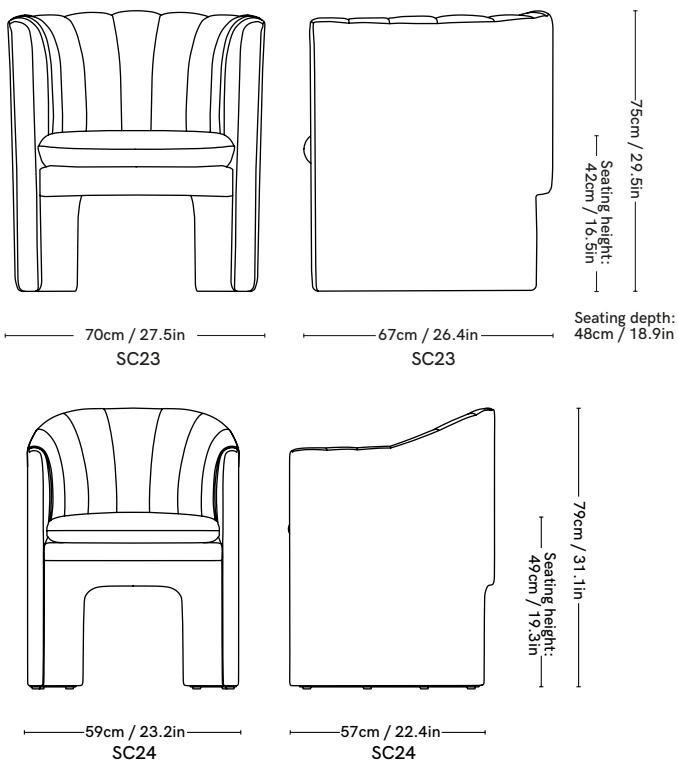

# Loafer SC23 / SC24

**PRODUCT NAME**

Loafer SC23 / SC24

**DIMENSIONS**

SC23 - H: 75cm, L: 70cm, D: 67cm  
 SC24 - H: 79cm, L: 59cm, D: 57cm

**GENERAL LEAD TIME**

6 to 8 weeks

**BRAND**

SC23 / SC24

**PACKING DIMENSIONS**

SC23 - H: 73 x 73 x 80cm (31kg)  
 SC24 - H: 80 x 60 x 62cm (18kg)

**CATEGORY**

Lounge Chair <sup>INDOOR</sup>

**CERTIFICATIONS**

Tested for strength, durability and safety according to EN 16139 Level 2 - Extreme use.

Fabric usage SC23 - 3.3 meters based on 140cm roll / SC24 - 2.7 meters  
 Leather usage SC23 - 7.7 m<sup>2</sup> / SC24 - 6.4 m<sup>2</sup>

COM options must be approved by &Tradition to ensure suitability for upholstery.