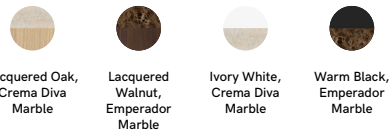

Lato LN8/LN9

PRODUCT NAME

Lato LN8/LN9

BRAND

AndTradition

DESIGNER

Luca Nichetto

CATEGORY

Side Table ^{INDOOR}

DIMENSIONS

LN8 - H: 50cm, Ø: 40cm

LN9 - H: 45cm, W: 50cm, D: 40cm

MATERIAL

Marble, Powder Coated Steel, Lacquered Veneer

OPTIONS

LN8 / LN9

FINISHES