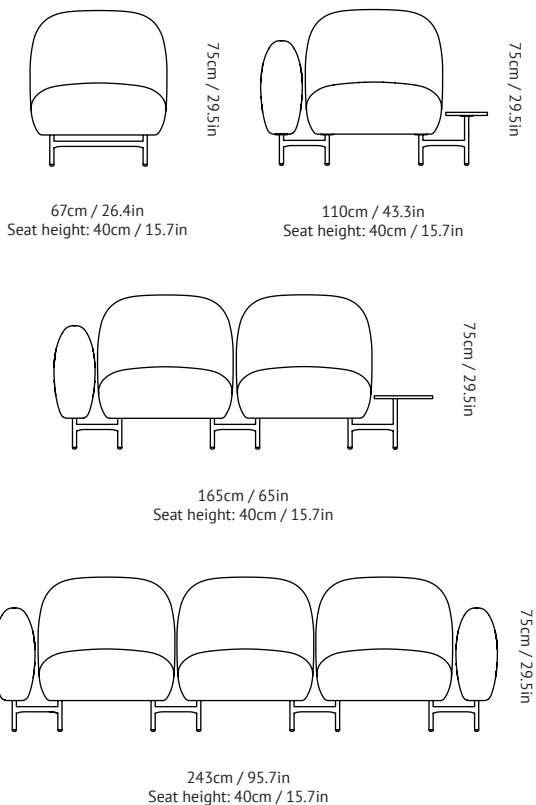

Isole NN1

PRODUCT NAME

Isole NN1

DIMENSIONS

H: 75cm, Seat height: 40cm

GENERAL LEAD TIME

6 to 8 weeks

BRAND

AndTradition

MATERIAL

Powder Coated Steel, Moulded CMHR Foam, Black MDF, Nano Laminate

CUSTOMISABLE

Yes

DESIGNER

Nendo & Luca Nichetto

OPTIONS

Side Table available in Round, Rectangular and Square

PACKING DIMENSIONS

The product will be packaged and shipped bulk and unassembled.

CATEGORY

Modular Sofa INDOOR

FINISHES

Black Powder Coated

CERTIFICATIONS

Tested for strength, durability and safety according to EN 16139 Level 2 - Extreme use.

ADDITIONAL INFO Fabric Options & Categories

- Fabric gr. 1: Remix
- Fabric gr. 2: Canvas, Barnum, Hot Madison FR
- Fabric gr. 3: Hallingdal, Steelcut Quartet, Steelcut Trio
- Fabric gr. 4: Ecriture, Moss, Uniform Melange, Vidar
- Fabric gr. 5: Acca, Cifrado, Karakorom, Sisu
- Fabric gr. 6: Fuse, Gentle