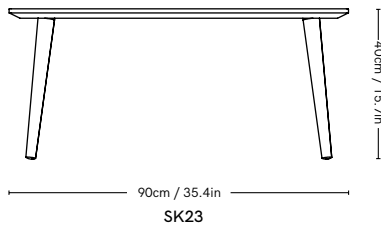

Coffee Table INDOOR

DIMENSIONS

SK23 - H: 40cm, L: 90cm, D: 90cm
 SK24 - H: 48cm, L: 110cm, D: 50cm

MATERIAL

Solid Wood

OPTIONS

SK23 / SK24

FINISHES

GENERAL LEAD TIME

2 to 3 weeks

CUSTOMISABLE

No

PACKING DIMENSIONS

SK23 - 7 x 105 x 105cm
 SK24 - 7 x 65 x 118cm

Related Products

In Between SK1