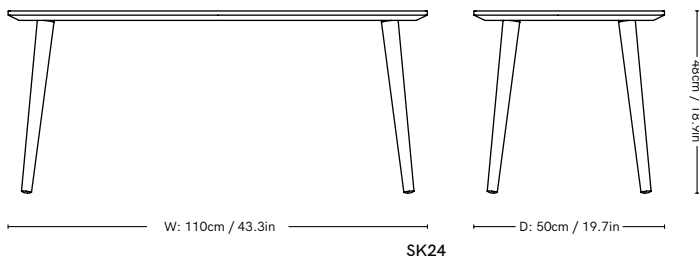

Coffee Table INDOOR

DIMENSIONS

SK23 - H: 40cm, L: 90cm, D: 90cm
 SK24 - H: 48cm, L: 110cm, D: 50cm

MATERIAL

Solid Wood

OPTIONS

SK23 / SK24

FINISHES

GENERAL LEAD TIME

2 to 3 weeks

CUSTOMISABLE

No

PACKING DIMENSIONS

SK23 - 7 x 105 x 105cm
 SK24 - 7 x 65 x 118cm

Related Products

In Between SK1