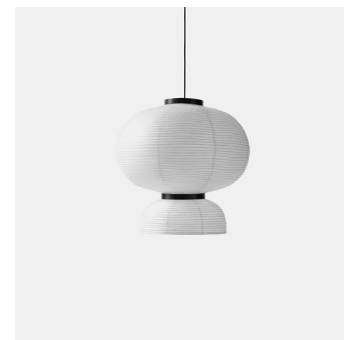

H: 67cm / 26.4in

Ø: 70cm / 27.6in

Additional Info

The luminaire is compatible with bulbs of the energy classes: A++ - E .

Bulb is not included.

Related Products

Formakami JH18