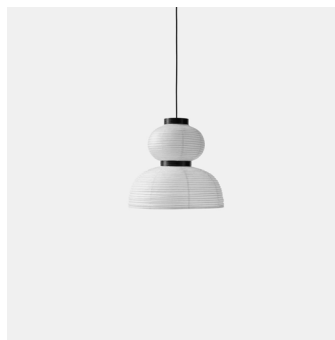

H: 67cm / 26.4in

Ø: 70cm / 27.6in

Additional Info

The luminaire is compatible with bulbs of the energy classes: A++ - E .

Bulb is not included.

Related Products

Formakami JH18