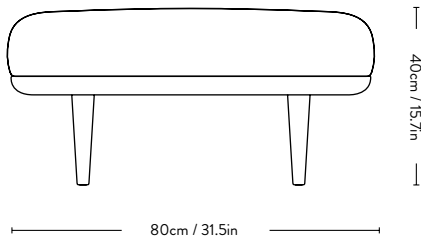

Fly SC9

PRODUCT NAME

Fly SC9

DIMENSIONS

H: 40cm, D: 80cm, L: 80cm

GENERAL LEAD TIME

6 to 8 weeks

BRAND

Smoked Oiled Oak

White Oiled Oak

CATEGORY

Pouf INDOOR

PACKING DIMENSIONS

Base: 11 x 85 x 96cm
Cushion: 20 x 80 x 80cm

CERTIFICATIONS

Tested for strength, durability and safety according to EN 15373 Level 2 - General contract use.