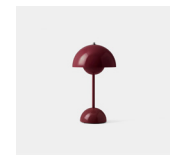

# Flowerpot VP8

PRODUCT NAME  
**Flowerpot VP8**

DIMENSIONS  
**H: 36cm, Ø: 23cm**

CONTROL  
**On/Off Switch**

BRAND  
**AndTradition**

MATERIAL  
**Lacquered Metal, Fabric Cord**

GENERAL LEAD TIME  
**2 to 3 weeks**

## Related Products

Flowerpot VP1

Flowerpot VP3

Flowerpot VP4

Flowerpot VP9