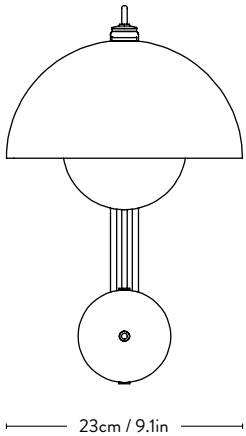

# Flowerpot VP8

PRODUCT NAME  
**Flowerpot VP8**

DIMENSIONS  
**H: 36cm, Ø: 23cm**

CONTROL  
**On/Off Switch**

BRAND  
**AndTradition**

MATERIAL  
**Lacquered Metal, Fabric Cord**

GENERAL LEAD TIME  
**2 to 3 weeks**

DESIGNER  
**Verner Panton**

LIGHT SOURCE & VOLTAGE  
**E27 Max 40W / Voltage 220-240V - 50Hz, IP20**

CUSTOMISABLE  
**No**

CATEGORY  
**Wall Lamp INDOOR**

FINISHES  
**26 x 40 x 28cm (2.5kg)**

CERTIFICATIONS  
**CE, UKCA, Class II**