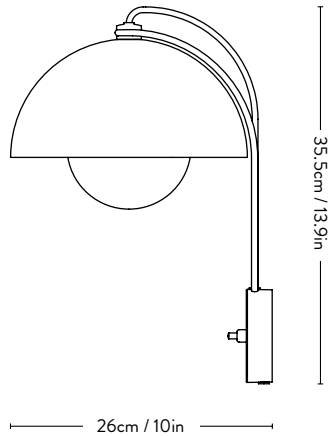

# Flowerpot VP8

PRODUCT NAME  
**Flowerpot VP8**

DIMENSIONS  
**H: 36cm, Ø: 23cm**

CONTROL  
**On/Off Switch**

BRAND  
**AndTradition**

MATERIAL  
**Lacquered Metal, Fabric Cord**

GENERAL LEAD TIME  
**2 to 3 weeks**

DESIGNER  
**Verner Panton**

LIGHT SOURCE & VOLTAGE  
**E27 Max 40W / Voltage 220-240V - 50Hz, IP20**

CUSTOMISABLE  
**No**

CATEGORY  
**Wall Lamp INDOOR**

FINISHES  
**26 x 40 x 28cm (2.5kg)**

CERTIFICATIONS  
**CE, UKCA, Class II**