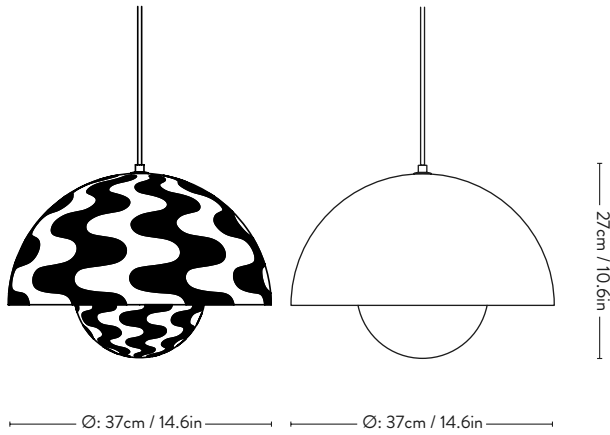

# Flowerpot VP7

PRODUCT NAME  
Flowerpot VP7

DIMENSIONS  
H: 27cm, Ø 37cm, Cord length: 300cm

GENERAL LEAD TIME  
2 to 3 weeks

BRAND  
AndTradition

MATERIAL  
Lacquered Steel, Fabric Cord

CUSTOMISABLE  
No

DESIGNER  
Verner Panton

## Additional Info

Packaging dimensions 45 x 45 x 28cm (4kg)

Bulb is not included.  
Canopy included.