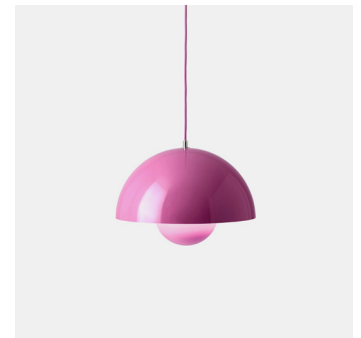

# Flowerpot VP7

PRODUCT NAME  
Flowerpot VP7

DIMENSIONS  
H: 27cm, Ø 37cm, Cord length: 300cm

GENERAL LEAD TIME  
2 to 3 weeks

BRAND  
AndTradition

MATERIAL  
Lacquered Steel, Fabric Cord

CUSTOMISABLE  
No

DESIGNER  
Verner Panton

## Additional Info

Packaging dimensions 45 x 45 x 28cm (4kg)

Bulb is not included.  
Canopy included.