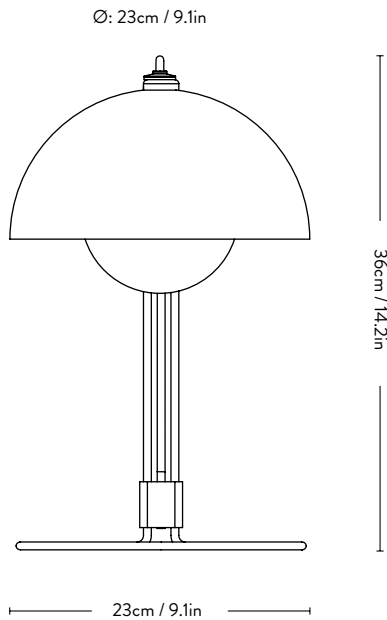

Flowerpot VP4

PRODUCT NAME
Flowerpot VP4

DIMENSIONS
H: 36cm, Ø 23cm

GENERAL LEAD TIME
2 to 3 weeks

BRAND
AndTradition

MATERIAL
Lacquered or Plated Steel, PVC Cord

CUSTOMISABLE
No

DESIGNER
Verner Panton

LIGHT SOURCE & VOLTAGE
E27 Max 40 Watt / 220-240V - 50Hz

PACKING DIMENSIONS
38.5 x 23 x 23.5cm (1.6kg)

CATEGORY
Table Lamp ^{INDOOR}

FINISHES

Matt White

Matt Black

Chrome Plated

CERTIFICATIONS
CE, UKCA, Class II