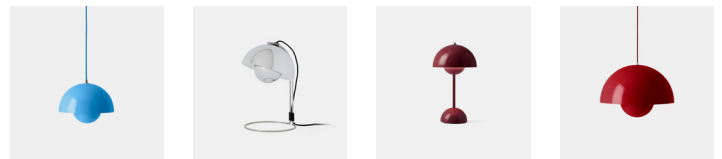

Related Products

Flowerpot VP1   Flowerpot VP4   Flowerpot VP9   Flowerpot VP2