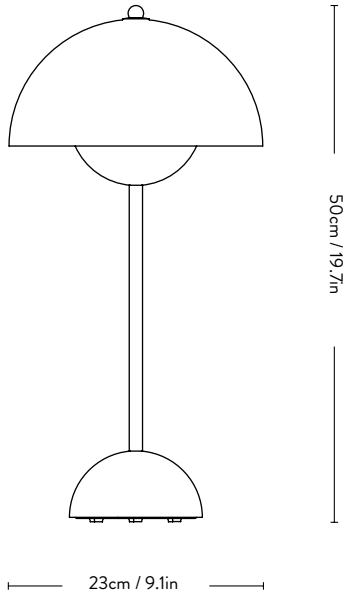

# Flowerpot VP3

PRODUCT NAME  
**Flowerpot VP3**

DIMENSIONS  
**H: 50cm, Ø 23cm**

GENERAL LEAD TIME  
**2 to 3 weeks**

BRAND  
**AndTradition**

MATERIAL  
**Lacquered or Plated Steel, PVC Cord**

CUSTOMISABLE  
**No**

## Additional Info

Packaging dimensions 45 x 29 x 26cm (5.8kg)  
Bulb is not included.