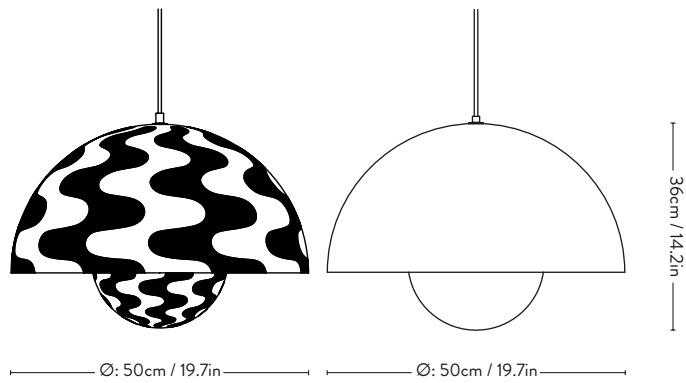

Flowerpot VP2

PRODUCT NAME
Flowerpot VP2

DIMENSIONS
H: 36cm, Ø 50cm, Cord length: 300cm

GENERAL LEAD TIME
2 to 3 weeks

BRAND
AndTradition

MATERIAL
Lacquered Steel, Fabric Cord

CUSTOMISABLE
No

DESIGNER
Verner Panton

Additional Info

Packaging dimensions 31 x 53 x 53cm (5.4kg)

Bulb is not included.
Canopy included.

Related Products

Flowerpot VP1

Flowerpot VP3

Flowerpot VP9

Flowerpot VP8