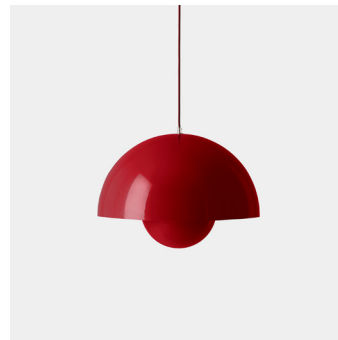

Flowerpot VP2

PRODUCT NAME
Flowerpot VP2

DIMENSIONS
H: 36cm, Ø 50cm, Cord length: 300cm

GENERAL LEAD TIME
2 to 3 weeks

BRAND
AndTradition

MATERIAL
Lacquered Steel, Fabric Cord

CUSTOMISABLE
No

DESIGNER
Verner Panton

FINISHES

Matt White	Matt Black	Stone Blue	Grey Beige	Vermilion Red	Pattern Black/White

LIGHT SOURCE & VOLTAGE
E27 Max 60 Watt
220-240V - 50Hz

CERTIFICATIONS
CE, UKCA, Class II

CATEGORY
Pendant Lamp INDOOR