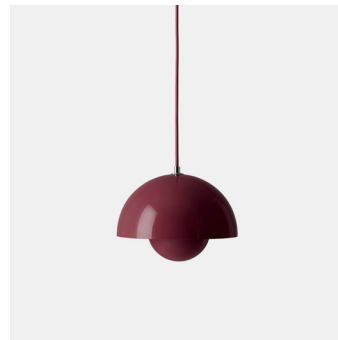

# Flowerpot VP1

PRODUCT NAME  
Flowerpot VP1

DIMENSIONS  
H: 16cm, Ø 23cm, Cord length: 300cm

GENERAL LEAD TIME  
2 to 3 weeks

BRAND  
AndTradition

MATERIAL  
Lacquered or Plated Steel, Fabric Cord

CUSTOMISABLE  
No

DESIGNER  
Verner Panton

FINISHES

LIGHT SOURCE & VOLTAGE  
E27 Max 40 Watt  
220-240V - 50Hz

CERTIFICATIONS  
CE, UKCA, Class II

CATEGORY  
Pendant Lamp INDOOR

## Additional Info

Packaging dimensions 15 x 24.5 x 25cm (1.24kg)

Bulb is not included.  
Canopy included.