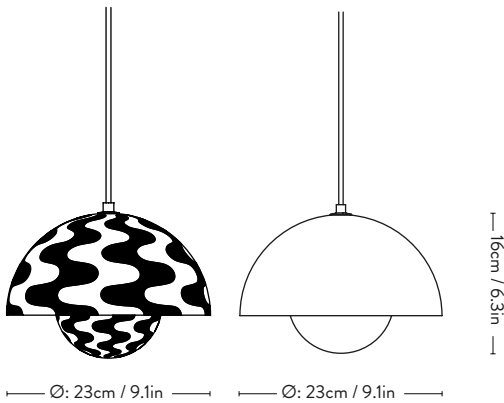

# Flowerpot VP1

PRODUCT NAME  
Flowerpot VP1

DIMENSIONS  
H: 16cm, Ø 23cm, Cord length: 300cm

GENERAL LEAD TIME  
2 to 3 weeks

BRAND  
AndTradition

MATERIAL  
Lacquered or Plated Steel, Fabric Cord

CUSTOMISABLE  
No

DESIGNER  
Verner Panton

FINISHES

LIGHT SOURCE & VOLTAGE  
E27 Max 40 Watt  
220-240V - 50Hz

CERTIFICATIONS  
CE, UKCA, Class II

CATEGORY  
Pendant Lamp INDOOR

## Additional Info

Packaging dimensions 15 x 24.5 x 25cm (1.24kg)

Bulb is not included.  
Canopy included.