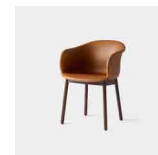

ADDITIONAL INFO Fabric Options & Categories

- Fabric gr. 1: Remix, Re-Wool
- Fabric gr. 2: Canvas, Barnum, Fiord, Hot Madison FR
- Fabric gr. 3: Clay, Hallingdal, Steelcut Quartet, Steelcut Trio
- Fabric gr. 4: Ecriture, Moss, Uniform Melange, Vidar
- Fabric gr. 5: Acca, Cifrado, Karakorom, Sisu
- Fabric gr. 6: Fuse, Gentle
- Leather gr. 1: Tailor Semi-Aniline leather
- Leather gr. 2: Noble Aniline leather
- Leather gr. 3: Elmosoft Semi-Aniline leather

Fabric usage 1.7 meters based on 140cm roll / Leather usage 3 square meters

COM options be approved by &Tradition to ensure suitability for upholstery.

Related Products

Elefy JH29

Elefy JH30

Elefy JH31

Elefy JH33