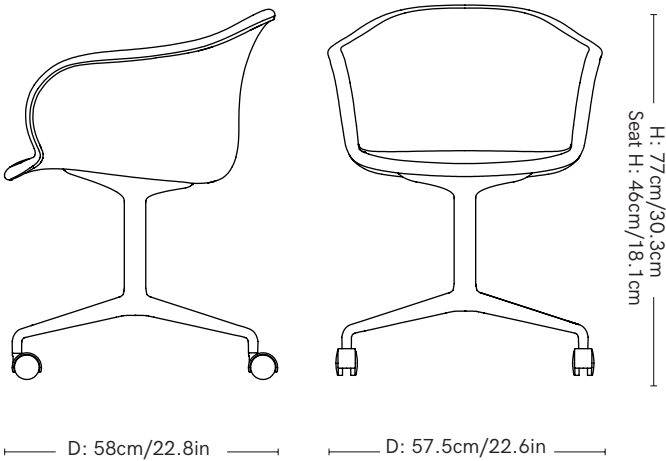

Elefy JH36 / JH37

PRODUCT NAME
Elefy JH36 / JH37

DIMENSIONS
H: 77cm, L: 57.5cm, D: 58cm

GENERAL LEAD TIME
6 to 8 weeks

BRAND
AndTradition

MATERIAL
Polypropylene, CMHR Foam, Aluminum Swivel Base with Castors, Upholstery

CUSTOMISABLE
Yes

DESIGNER
Jaime Hayon

OPTIONS
JH36 - Non Upholstered
JH37 - Upholstered

PACKING DIMENSIONS
H: 83 x 59 x 59cm (14kg)

CATEGORY
Chair INDOOR

FINISHES
 Black
 Polished Aluminium

CERTIFICATIONS
Tested for strength, durability and safety according to EN 16139 Level 2 - Extreme use.

Fabric usage 1.7 meters based on 140cm roll / Leather usage 3 square meters

COM options be approved by &Tradition to ensure suitability for upholstery.

Related Products

Elefy JH29

Elefy JH30

Elefy JH31

Elefy JH33