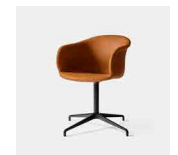

ADDITIONAL INFO Fabric Options & Categories

- Fabric gr. 1: Remix, Re-Wool
- Fabric gr. 2: Canvas, Barnum, Fiord, Hot Madison FR
- Fabric gr. 3: Clay, Hallingdal, Steelcut Quartet, Steelcut Trio
- Fabric gr. 4: Ecriture, Moss, Uniform Melange, Vidar
- Fabric gr. 5: Acca, Cifrado, Karakorom, Sisu
- Fabric gr. 6: Fuse, Gentle
- Leather gr. 1: Tailor Semi-Aniline leather
- Leather gr. 2: Noble Aniline leather
- Leather gr. 3: Elmosoft Semi-Aniline leather

Fabric usage 1.7 meters based on 140cm roll / Leather usage 3 square meters

COM options be approved by &Tradition to ensure suitability for upholstery.

Related Products

Elefy JH29

Elefy JH30

Elefy JH31

Elefy JH33