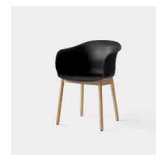

Elefy JH36 / JH37

PRODUCT NAME
Elefy JH36 / JH37

DIMENSIONS
H: 77cm, L: 57.5cm, D: 58cm

GENERAL LEAD TIME
6 to 8 weeks

BRAND
AndTradition

MATERIAL
Polypropylene, CMHR Foam, Aluminum Swivel Base with Castors, Upholstery

CUSTOMISABLE
Yes

DESIGNER
Jaime Hayon

OPTIONS
JH36 - Non Upholstered
JH37 - Upholstered

PACKING DIMENSIONS
H: 83 x 59 x 59cm (14kg)

CATEGORY
Chair INDOOR

FINISHES
Black
Polished Aluminium

CERTIFICATIONS
Tested for strength, durability and safety according to EN 16139 Level 2 - Extreme use.

ADDITIONAL INFO Fabric Options & Categories

- Fabric gr. 1: Remix, Re-Wool
- Fabric gr. 2: Canvas, Barnum, Fiord, Hot Madison FR
- Fabric gr. 3: Clay, Hallingdal, Steelcut Quartet, Steelcut Trio
- Fabric gr. 4: Ecriture, Moss, Uniform Melange, Vidar
- Fabric gr. 5: Acca, Cifrado, Karakorom, Sisu
- Fabric gr. 6: Fuse, Gentle
- Leather gr. 1: Tailor Semi-Aniline leather
- Leather gr. 2: Noble Aniline leather
- Leather gr. 3: Elmosoft Semi-Aniline leather

Fabric usage 1.7 meters based on 140cm roll / Leather usage 3 square meters

COM options be approved by &Tradition to ensure suitability for upholstery.

Related Products

Elefy JH30