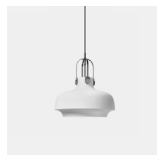

Related Products

Copenhagen SC7