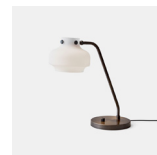

Copenhagen SC15