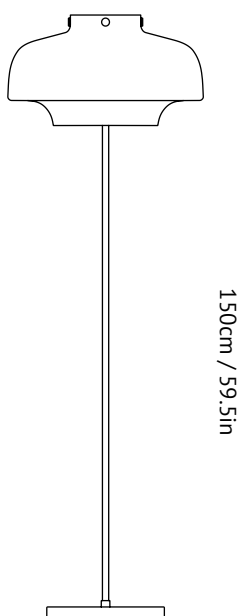

Copenhagen SC14

PRODUCT NAME

Copenhagen SC14

DIMENSIONS

H: 150cm, Ø: 50cm

CONTROL

Dimmer

BRAND

AndTradition

MATERIAL

Mouth-Blown Glass, Bronzed Brass

GENERAL LEAD TIME

2 to 3 weeks

DESIGNER

Space Copenhagen

FINISHES

Mouth-Blown Satinized Opal Glass, Bronzed Brass

CUSTOMISABLE

No

CATEGORY

Floor Lamp ^{INDOOR}

LIGHT SOURCE & VOLTAGE

18 Watt LED / 100-240V - 50Hz

PACKING DIMENSIONS

Shade: H: 39cm, L: 59cm, W: 59cm

Base: H: 17cm, L: 158cm, W: 39cm

CERTIFICATIONS

CE, Class II, IP20

150cm / 59.5in

Ø: 50cm / 15.7in
Base: Ø: 30cm / 11.8in

Additional Info

Light source performance & quality: