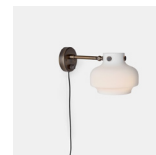

Copenhagen SC14

PRODUCT NAME

Copenhagen SC14

DIMENSIONS

H: 150cm, Ø: 50cm

CONTROL

Dimmer

BRAND

Mouth-Blown Satinized Opal Glass, Bronzed Brass

CUSTOMISABLE

No

CATEGORY

Floor Lamp ^{INDOOR}

LIGHT SOURCE & VOLTAGE

18 Watt LED / 100-240V - 50Hz

PACKING DIMENSIONS

Related Products

Copenhagen SC7

Copenhagen SC13

Copenhagen SC15

Copenhagen SC16