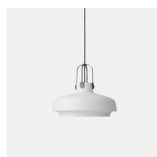

Related Products

Copenhagen SC8