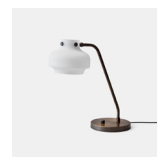

Copenhagen SC15