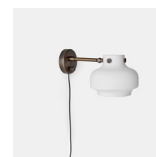

# Copenhagen SC13

PRODUCT NAME

Copenhagen SC13

DIMENSIONS

H: 42cm, Ø: 33cm

CONTROL

Dimmer

BRAND

Mouth-Blown Satinized Opal Glass, Bronzed Brass

CUSTOMISABLE

No

CATEGORY

Table Lamp <sup>INDOOR</sup>

LIGHT SOURCE & VOLTAGE

8 Watt LED / 100-240V - 50Hz

PACKING DIMENSIONS

## Related Products

Copenhagen SC8

Copenhagen SC14

Copenhagen SC15

Copenhagen SC16